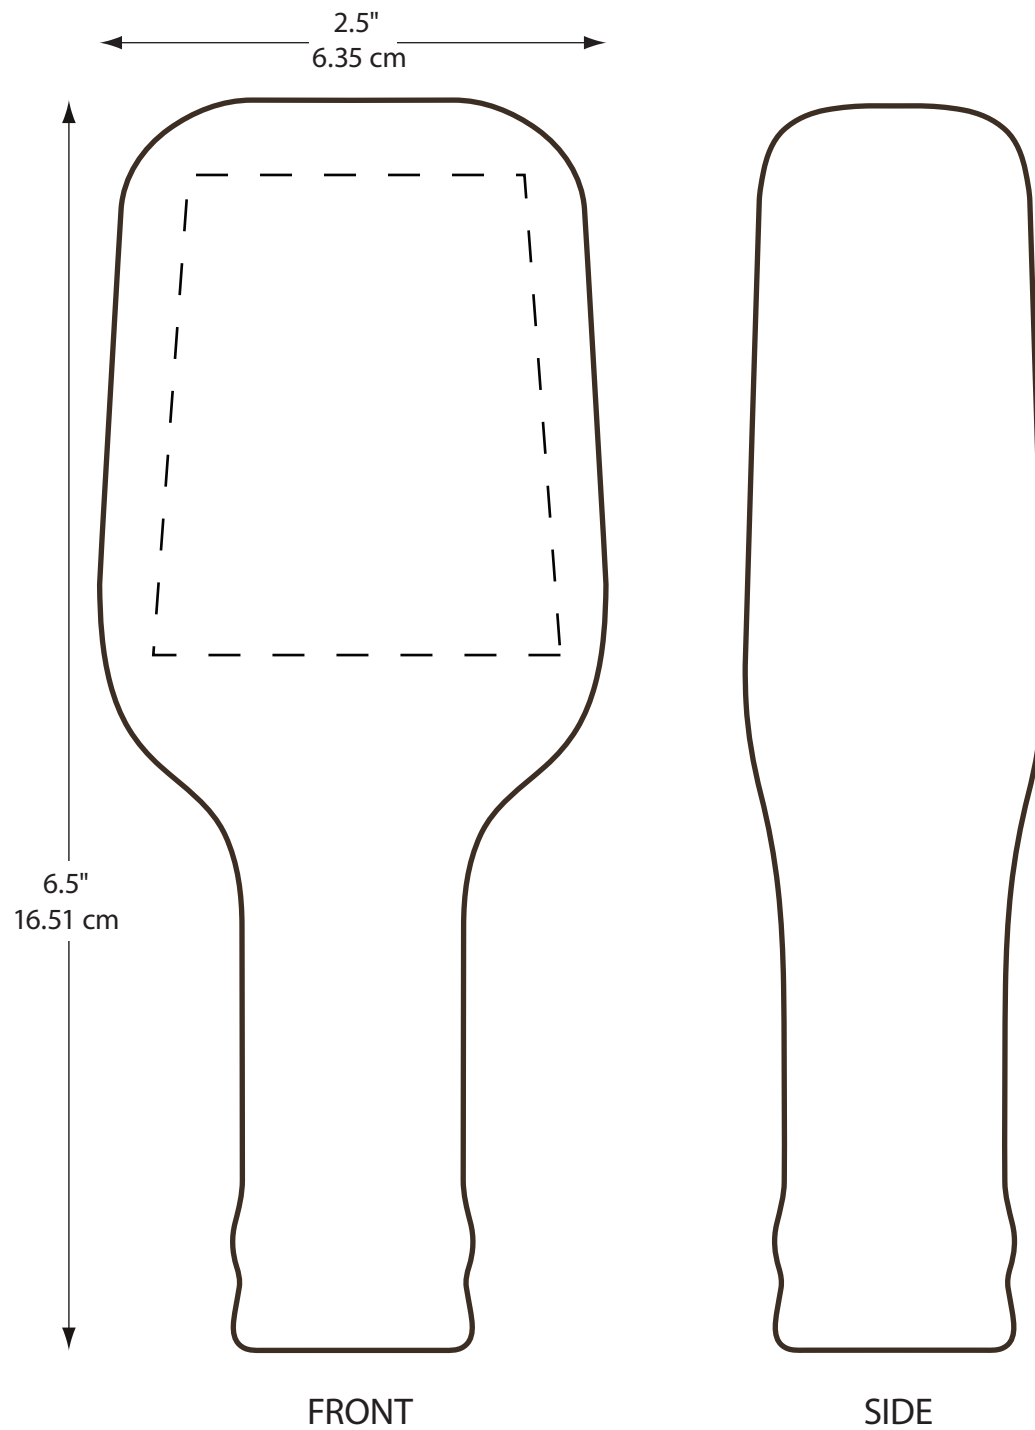

Job Title: ?
Item #: House A
of Colors: X - Spot/Decal
Artist: NAME

Notes: BEVX-XXXX
Date: xx/xx/xx

ART APPROVAL

Date _____

Signature _____

BEVERAGE

N22W23685 Ridgeview Pkwy W
Waukesha, WI 53188

1.800BEERCUP
beercup.com