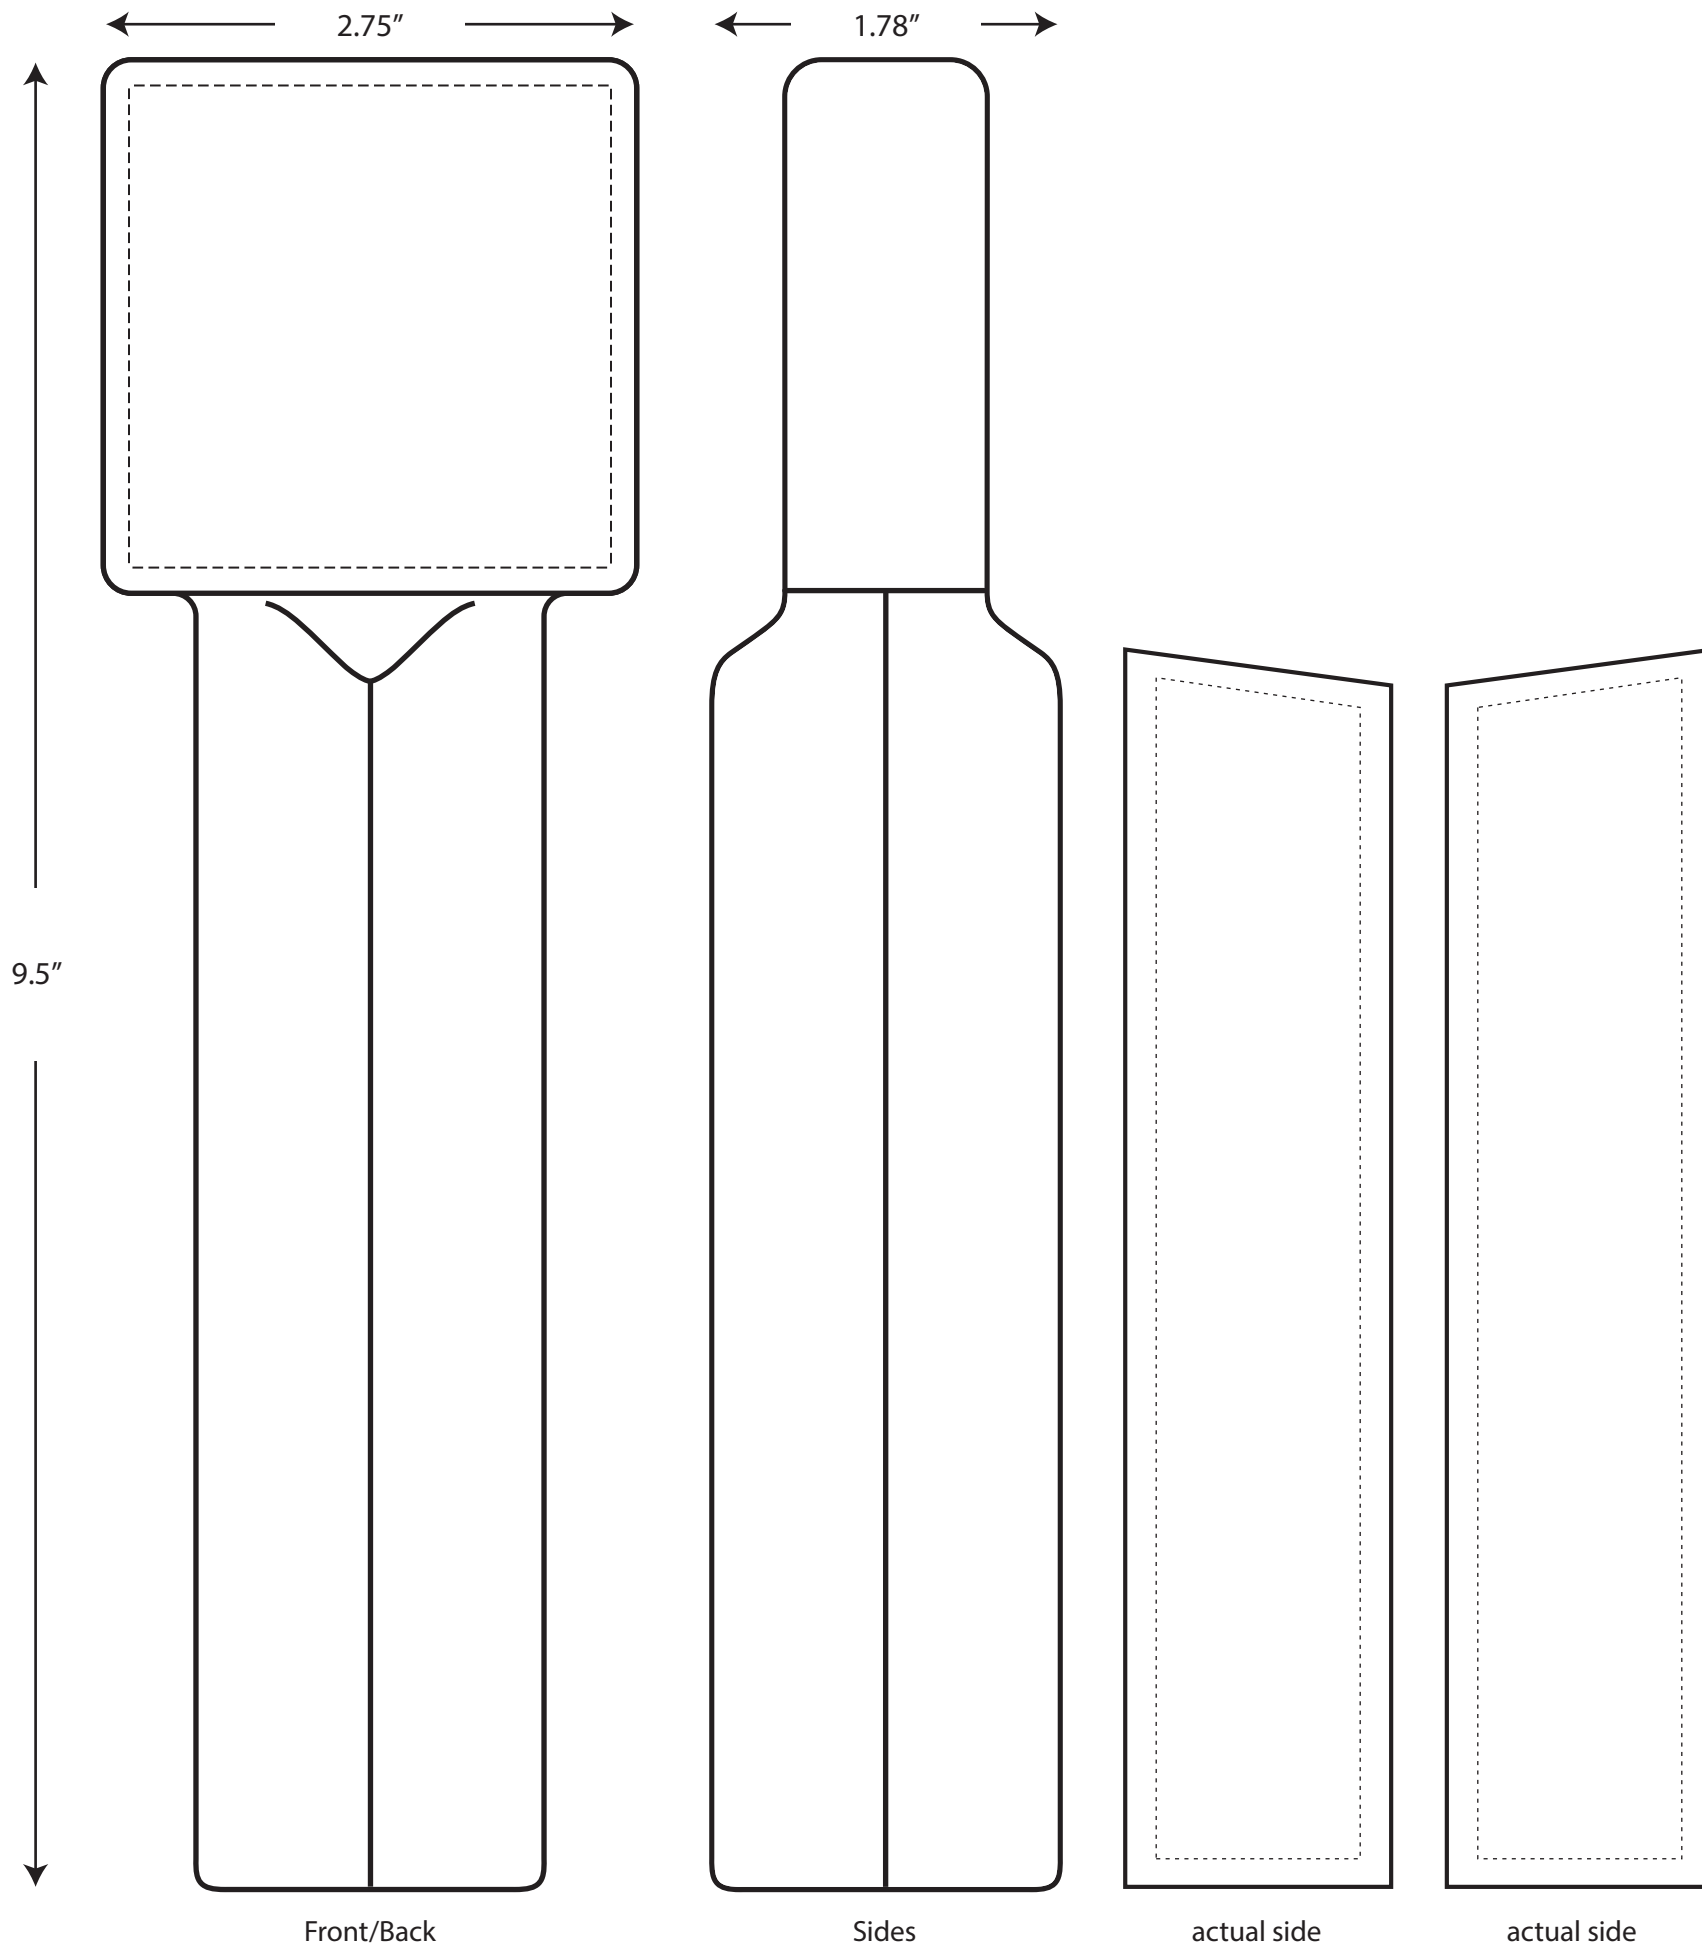

WHAT YOU NEED TO KNOW!

Our goal is to deliver the highest quality possible, but we need your help to make this happen.

So, take a couple of minutes to review this proof for:

- Artwork placement
- Color selection
- Correct spelling

If everything is correct, return this proof with your approval. Because without your approval, we can't release artwork for production.

Couple of notes:

All computer monitors show colors differently, final print colors will vary.

We do our best to match PMS colors, but due to the materials and processes, colors may vary

Capacity measurements are estimates.

Job Title: ?
Item #: House AA
# of Colors: X - Spot/Decal
Artist: NAME

Notes: BEVX-XXXX
Date: xx/xx/xx

ART APPROVAL

Date _____

Signature _____

BEVERAGE

N22W23685 Ridgeview Pkwy W
Waukesha, WI 53188

1.800BEERCUP
beercup.com