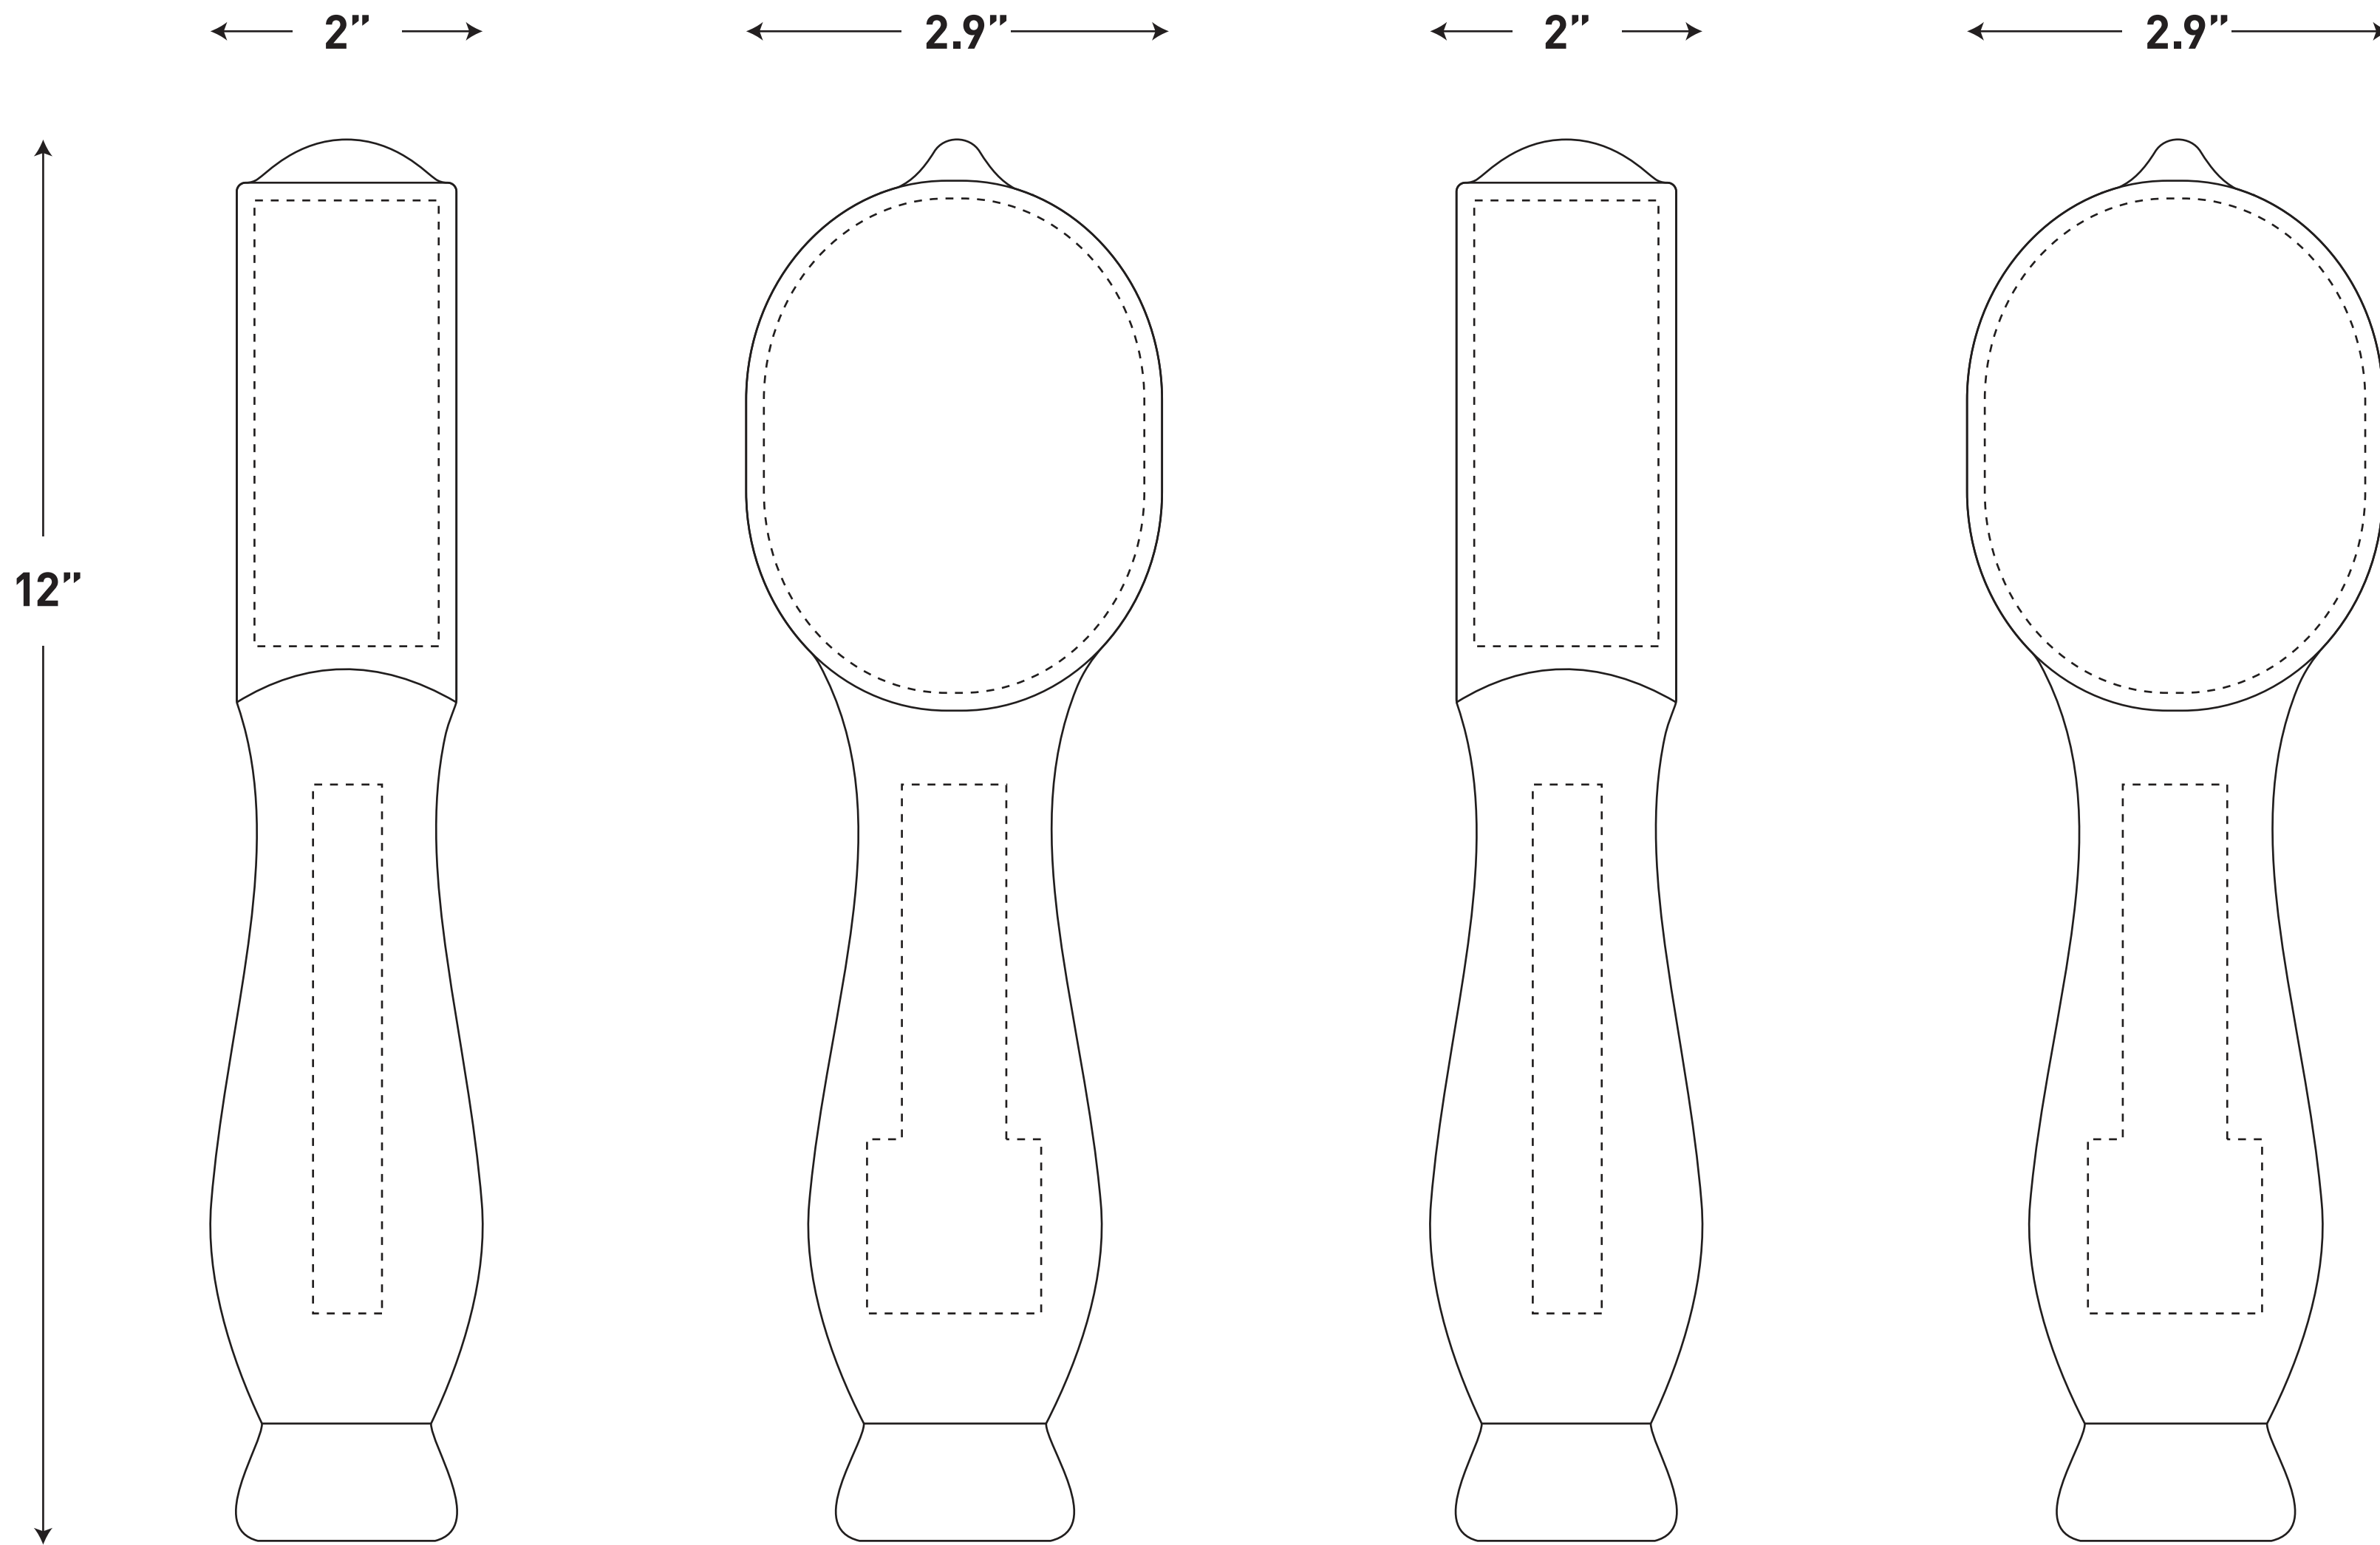

PMS COLORS: Production items may be slightly different.

Handle
Color
Glaze
White

- Printing Key**
- Ceramic
 - Xpressions
 - Laserfire
 - Roland
 - Gerber
 - Overcoat

LEFT

FRONT

RIGHT

BACK

WHAT YOU NEED TO KNOW!

We do our best to match PMS colors, but due to the materials and processes, colors may vary

Capacity measurements are estimates.

Boelter

BEVERAGE

N22W23685 Ridgeview Pkwy W
Waukesha, WI 53188

1.800BEERCUP

beercup.com