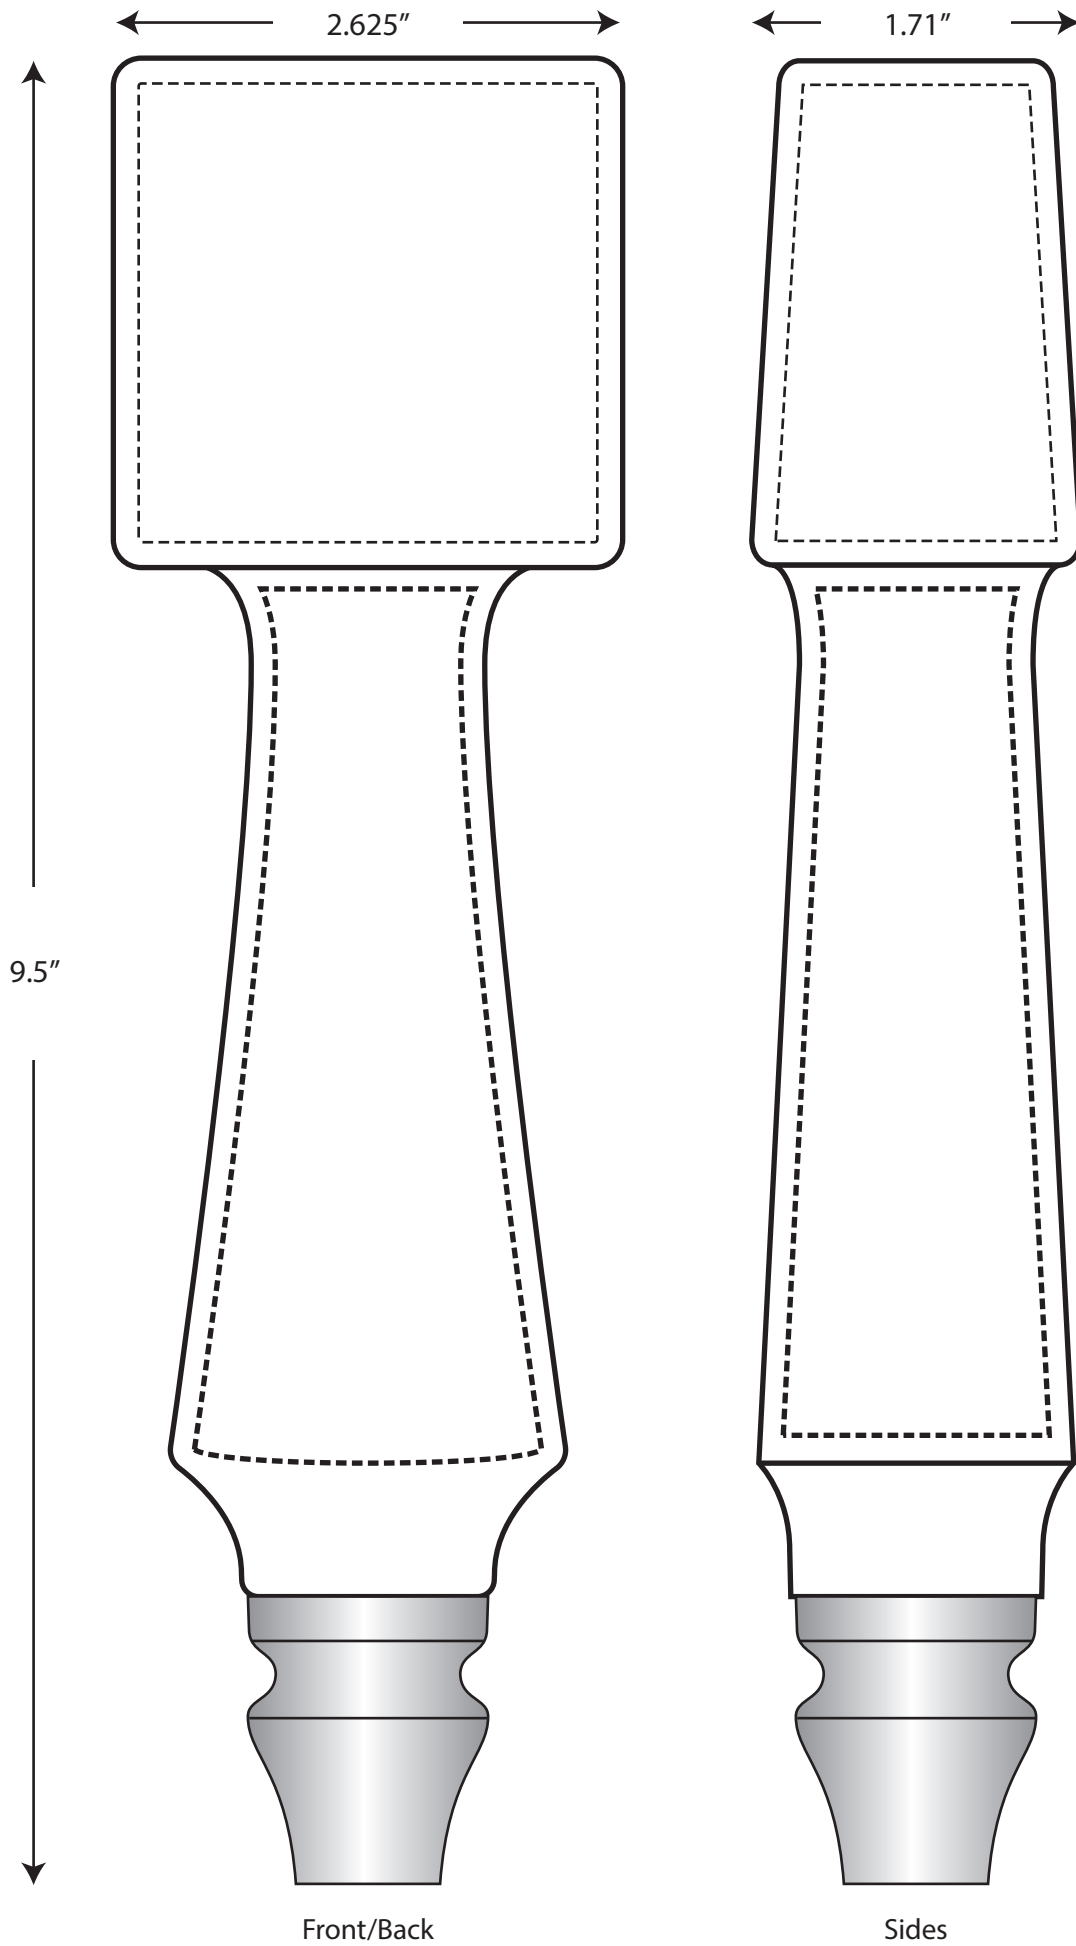

PMS COLORS: Production items may be slightly different.

Handle Color
 Glaze
White

Printing Key

- Ceramic
- Xpressions
- Laserfire
- Roland
- Gerber
- Overcoat

WHAT YOU NEED TO KNOW!

Our goal is to deliver the highest quality possible, but we need your help to make this happen.