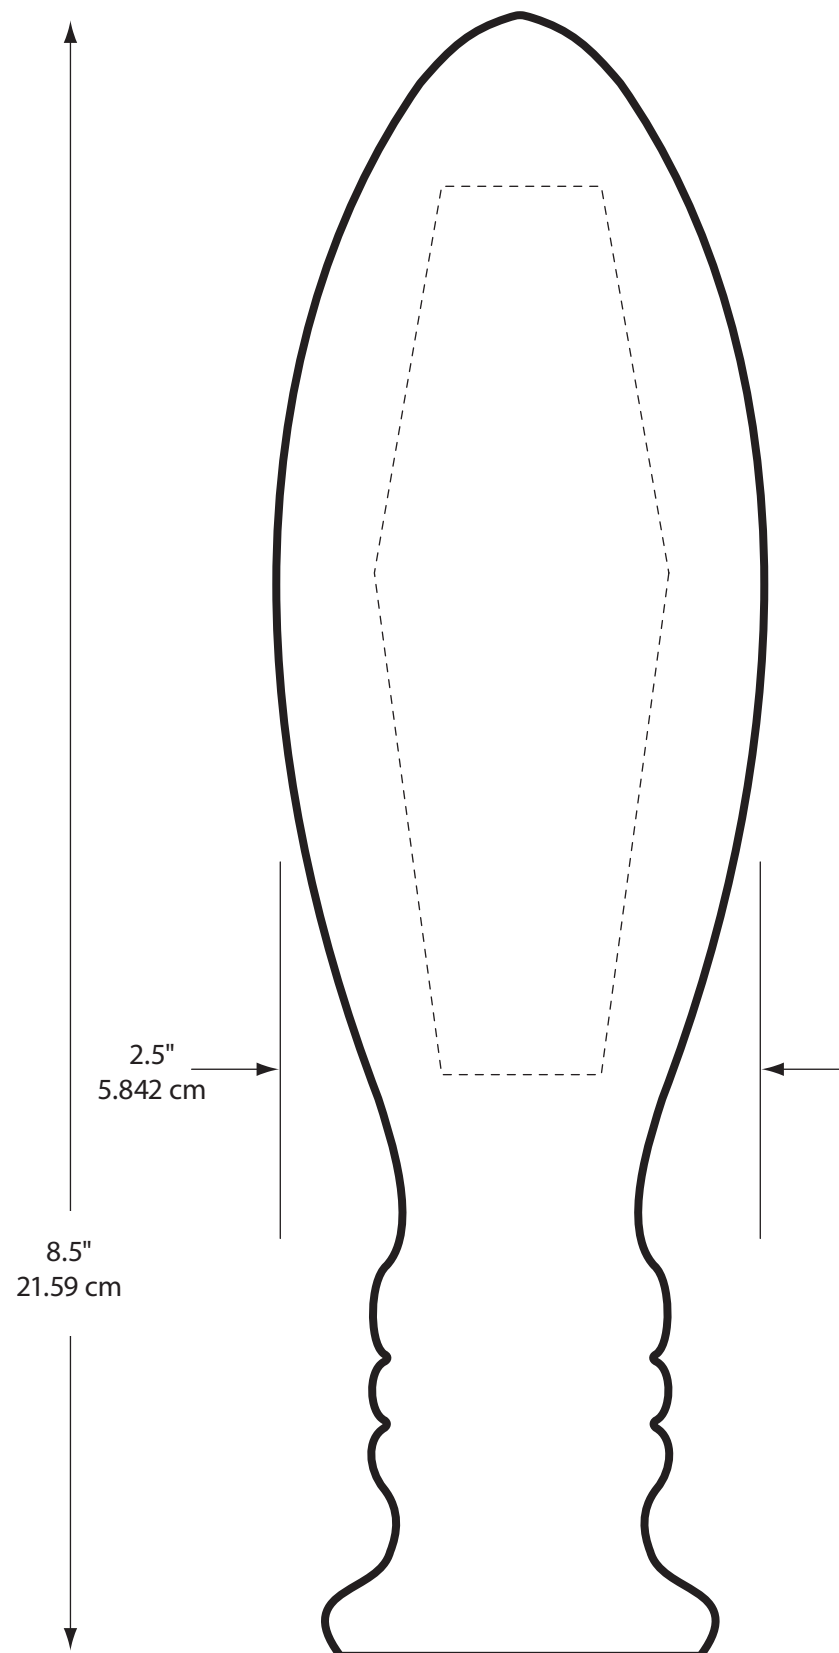

Printing Key

- ☐ Ceramic
- ☐ Xpressions
- ☐ Laserfire
- ☐ Roland
- ☐ Gerber
- ☐ Overcoat

WHAT YOU NEED TO KNOW!

Our goal is to deliver the highest quality possible, but we need your help to make this happen.

So, take a couple of minutes to review this proof for:

- Artwork placement
- Color selection
- Correct spelling

If everything is correct, return this proof with your approval. Because without your approval, we can't release artwork for production.

Couple of notes:

All computer monitors show colors differently, final print colors will vary.

We do our best to match PMS colors, but due to the materials and processes, colors may vary

Capacity measurements are estimates.

Boelter

Job Title: ?
Item #: House C
# of Colors: X - Spot/Decal
Artist: NAME

Notes: BEVX-XXXX

Date: xx/xx/xx

PMS COLORS: Production items may be slightly different.

Please Note: NLV colors are for internal use only.
Be aware our registration tolerance can shift from 0 to 1/16".

Boelter

BEVERAGE

N22W23685 Ridgeview Pkwy W
Waukesha, WI 53188

1.800BEERCUP

beercup.com