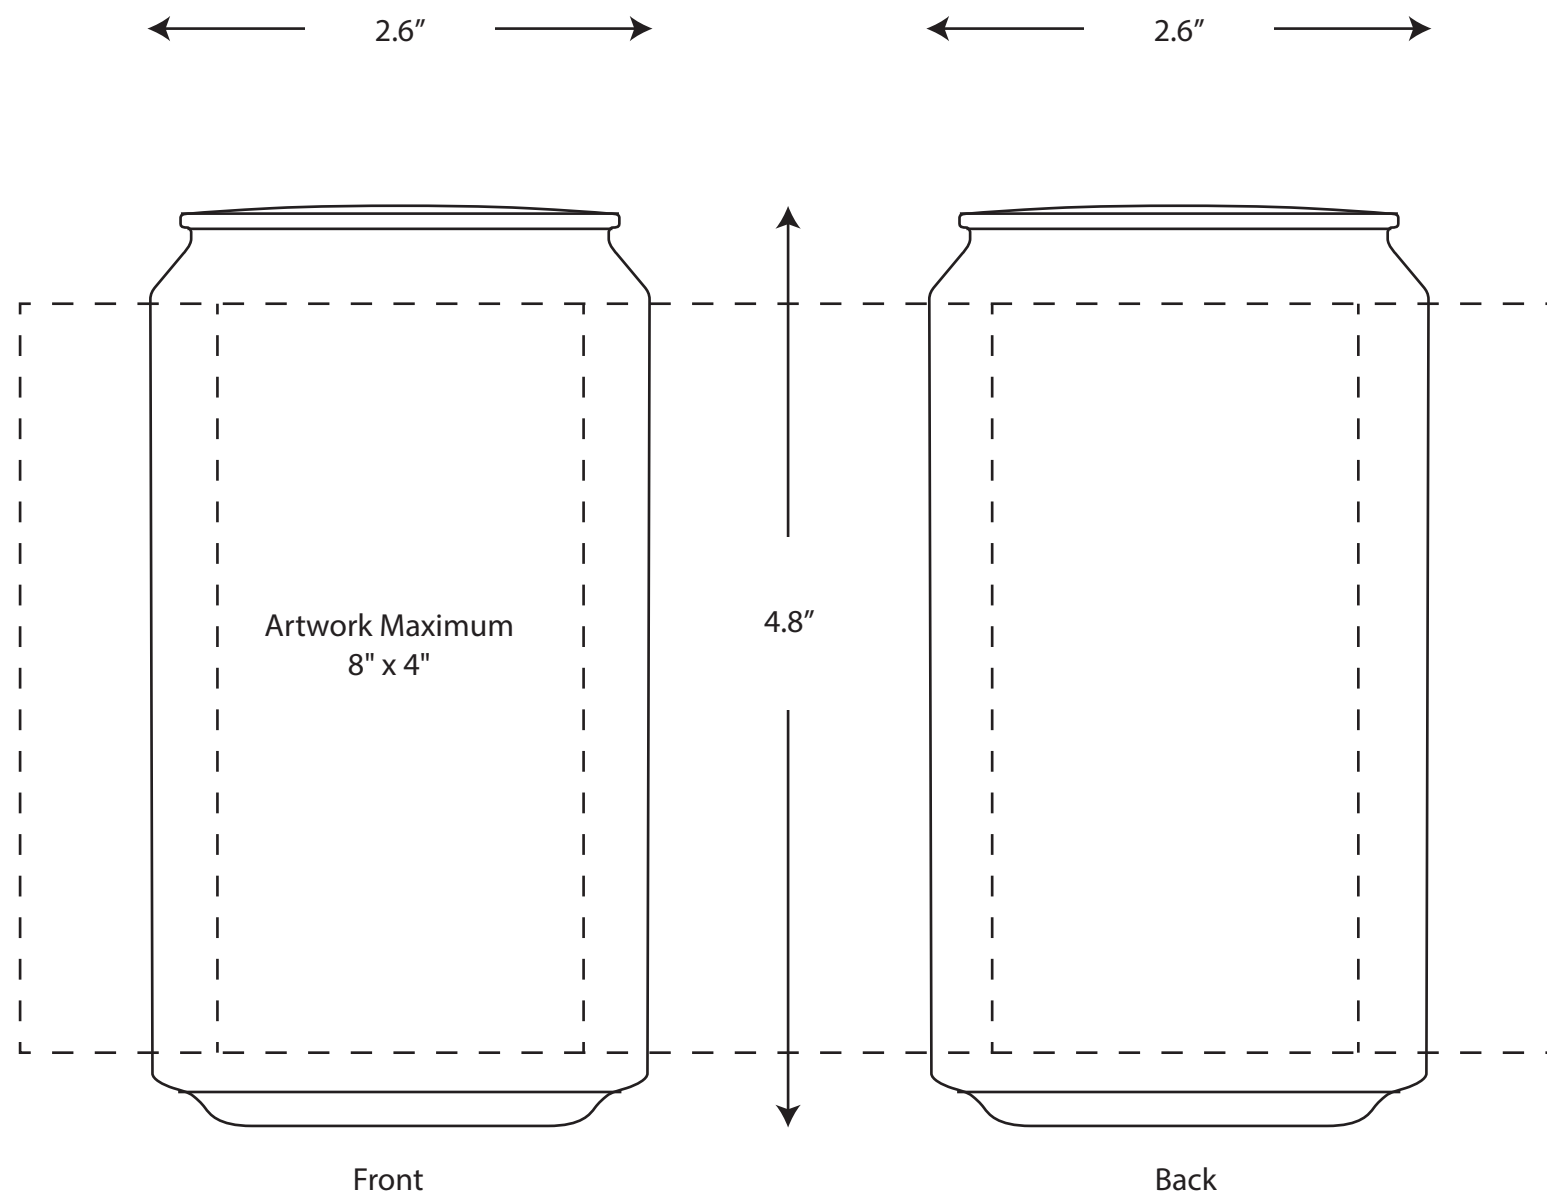

Job Title: ?
 Item #: House CC
 # of Colors: X - Spot/Decal
 Artist: NAME

Notes: BEVX-XXXX
 Date: xx/xx/xx

ART APPROVAL

Date _____

Signature _____

BEVERAGE
 N22W23685 Ridgeview Pkwy W
 Waukesha, WI 53188
 1.800BEERCUP
 beercup.com