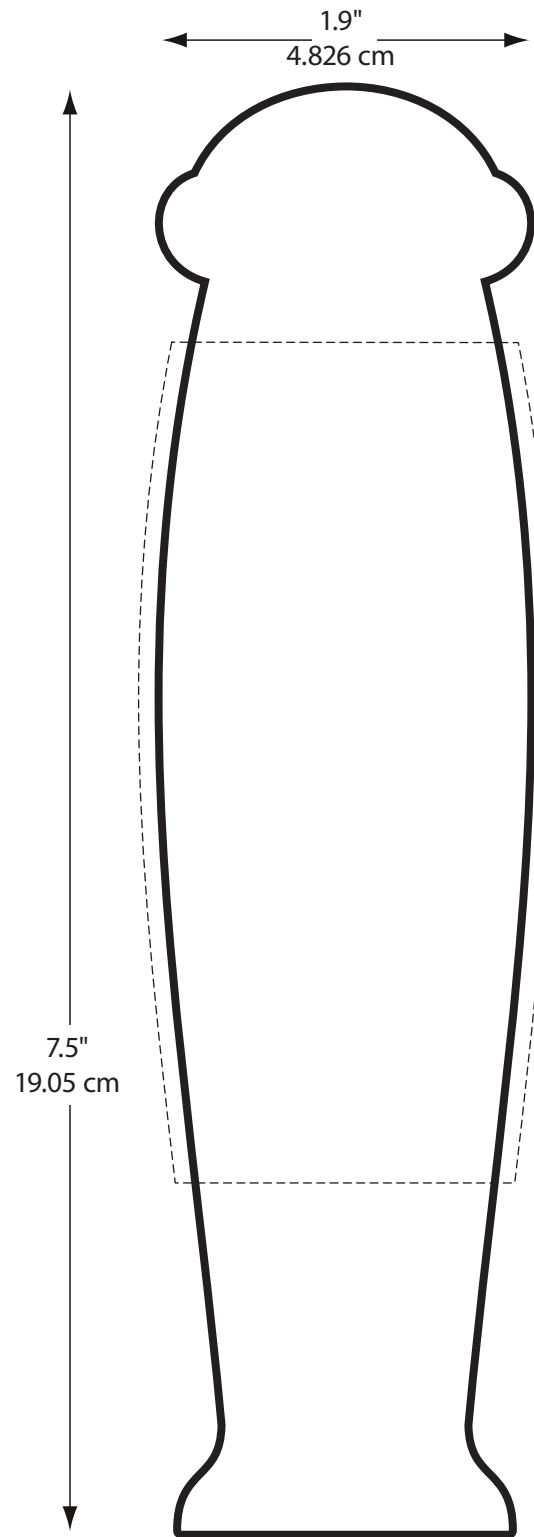

PMS COLORS: Production items may be slightly different.

PMS
?

PMS
?

PMS
?

PMS
?

PMS
?

PMS
?

Handle
Color

Glaze
White

Printing Key

- ☐ Ceramic
- ☐ Xpressions
- ☐ Laserfire
- ☐ Roland
- ☐ Gerber
- ☐ Overcoat

House D

WHAT YOU NEED TO KNOW!

Our goal is to deliver the highest quality possible, but we need your help to make this happen.

So, take a couple of minutes to review this proof for:

- Artwork placement
- Color selection
- Correct spelling

If everything is correct, return this proof with your approval. Because without your approval, we can't release artwork for production.

Couple of notes:

All computer monitors show colors differently, final print colors will vary.

We do our best to match PMS colors, but due to the materials and processes, colors may vary

Capacity measurements are estimates.

Boelter.

Job Title: ?
Item #: House D
# of Colors: X - Spot/Decal
Artist: NAME

Notes: BEVX-XXXX

Date: xx/xx/xx

ART APPROVAL

Date _____

Signature _____

Boelter.

BEVERAGE

N22W23685 Ridgeview Pkwy W
Waukesha, WI 53188

1.800BEERCUP

beercup.com