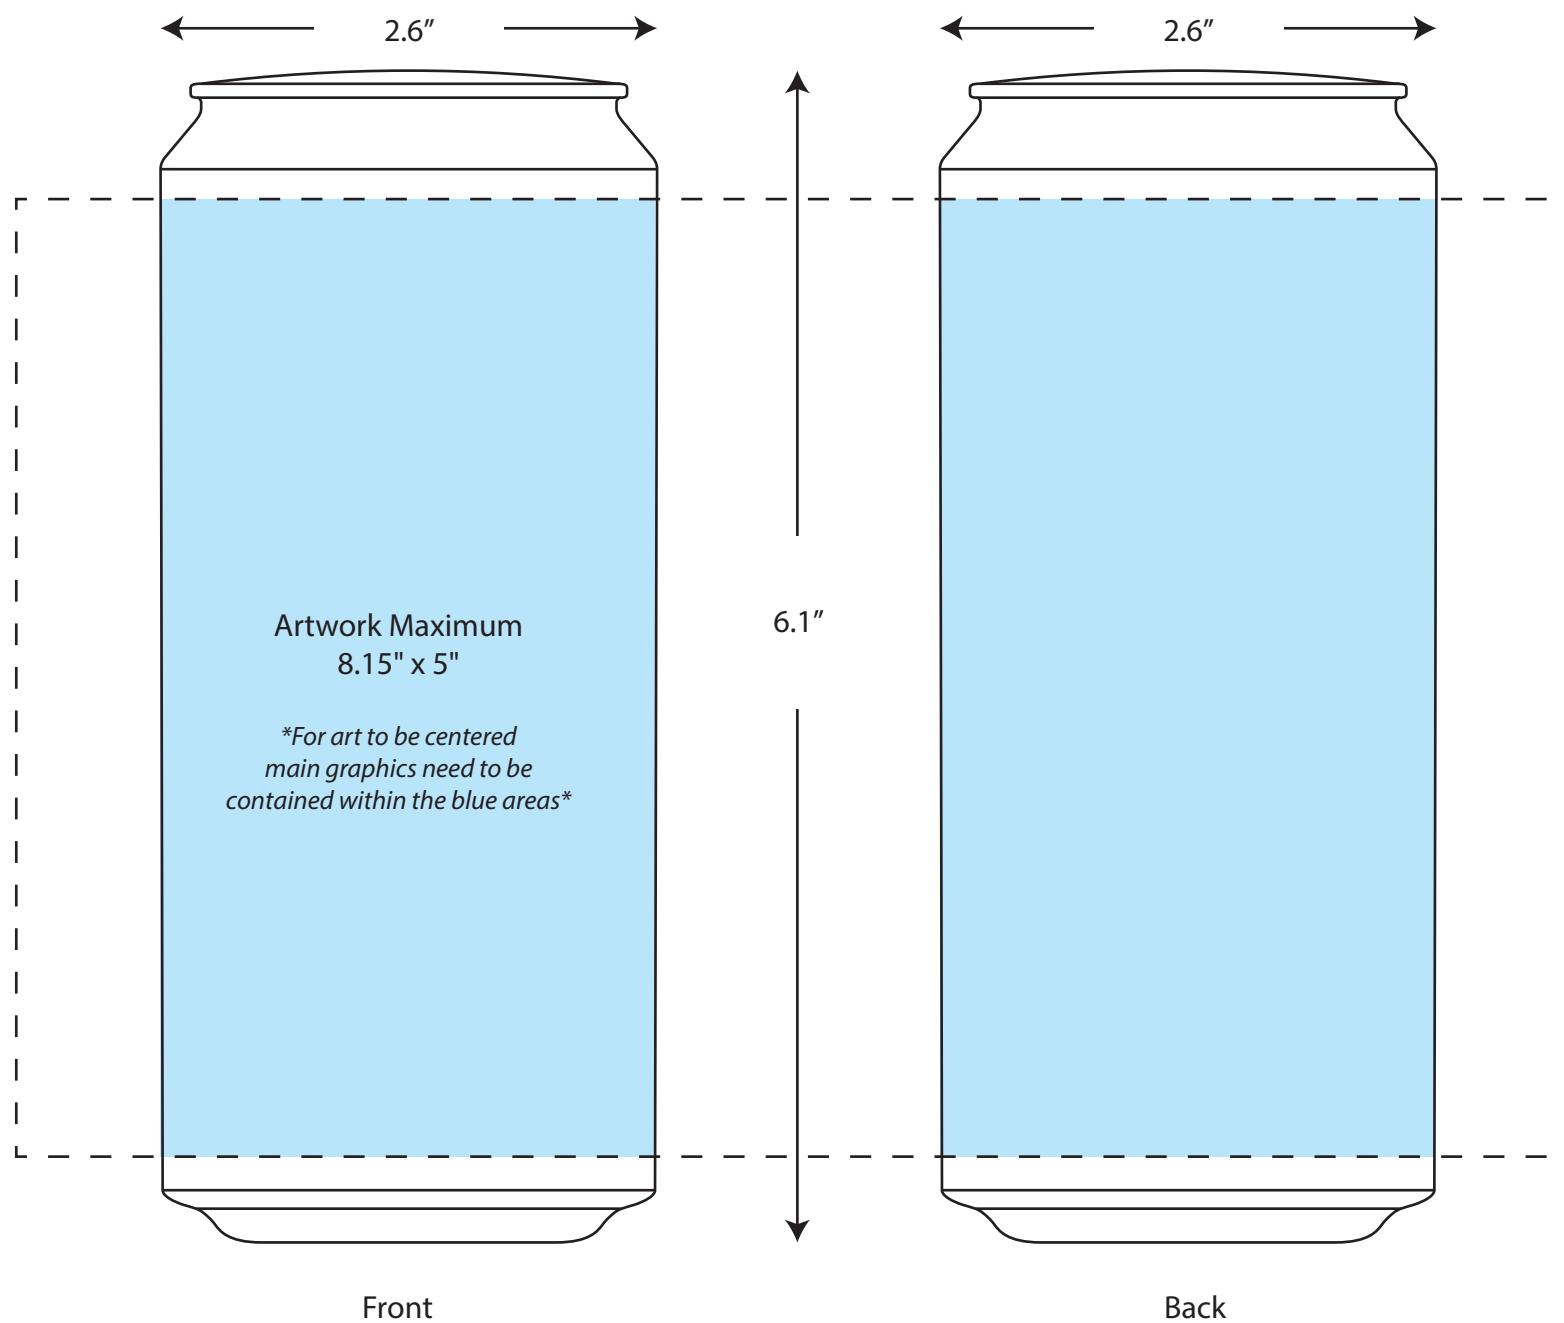

PMS COLORS: Production items may be slightly different.

Handle Color
 Glaze White

Printing Key

- Ceramic
- Xpressions
- Laserfire
- Roland
- Gerber
- Overcoat

HOUSE DD

FULL WRAP OPTION - 1 graphic with seam on one side