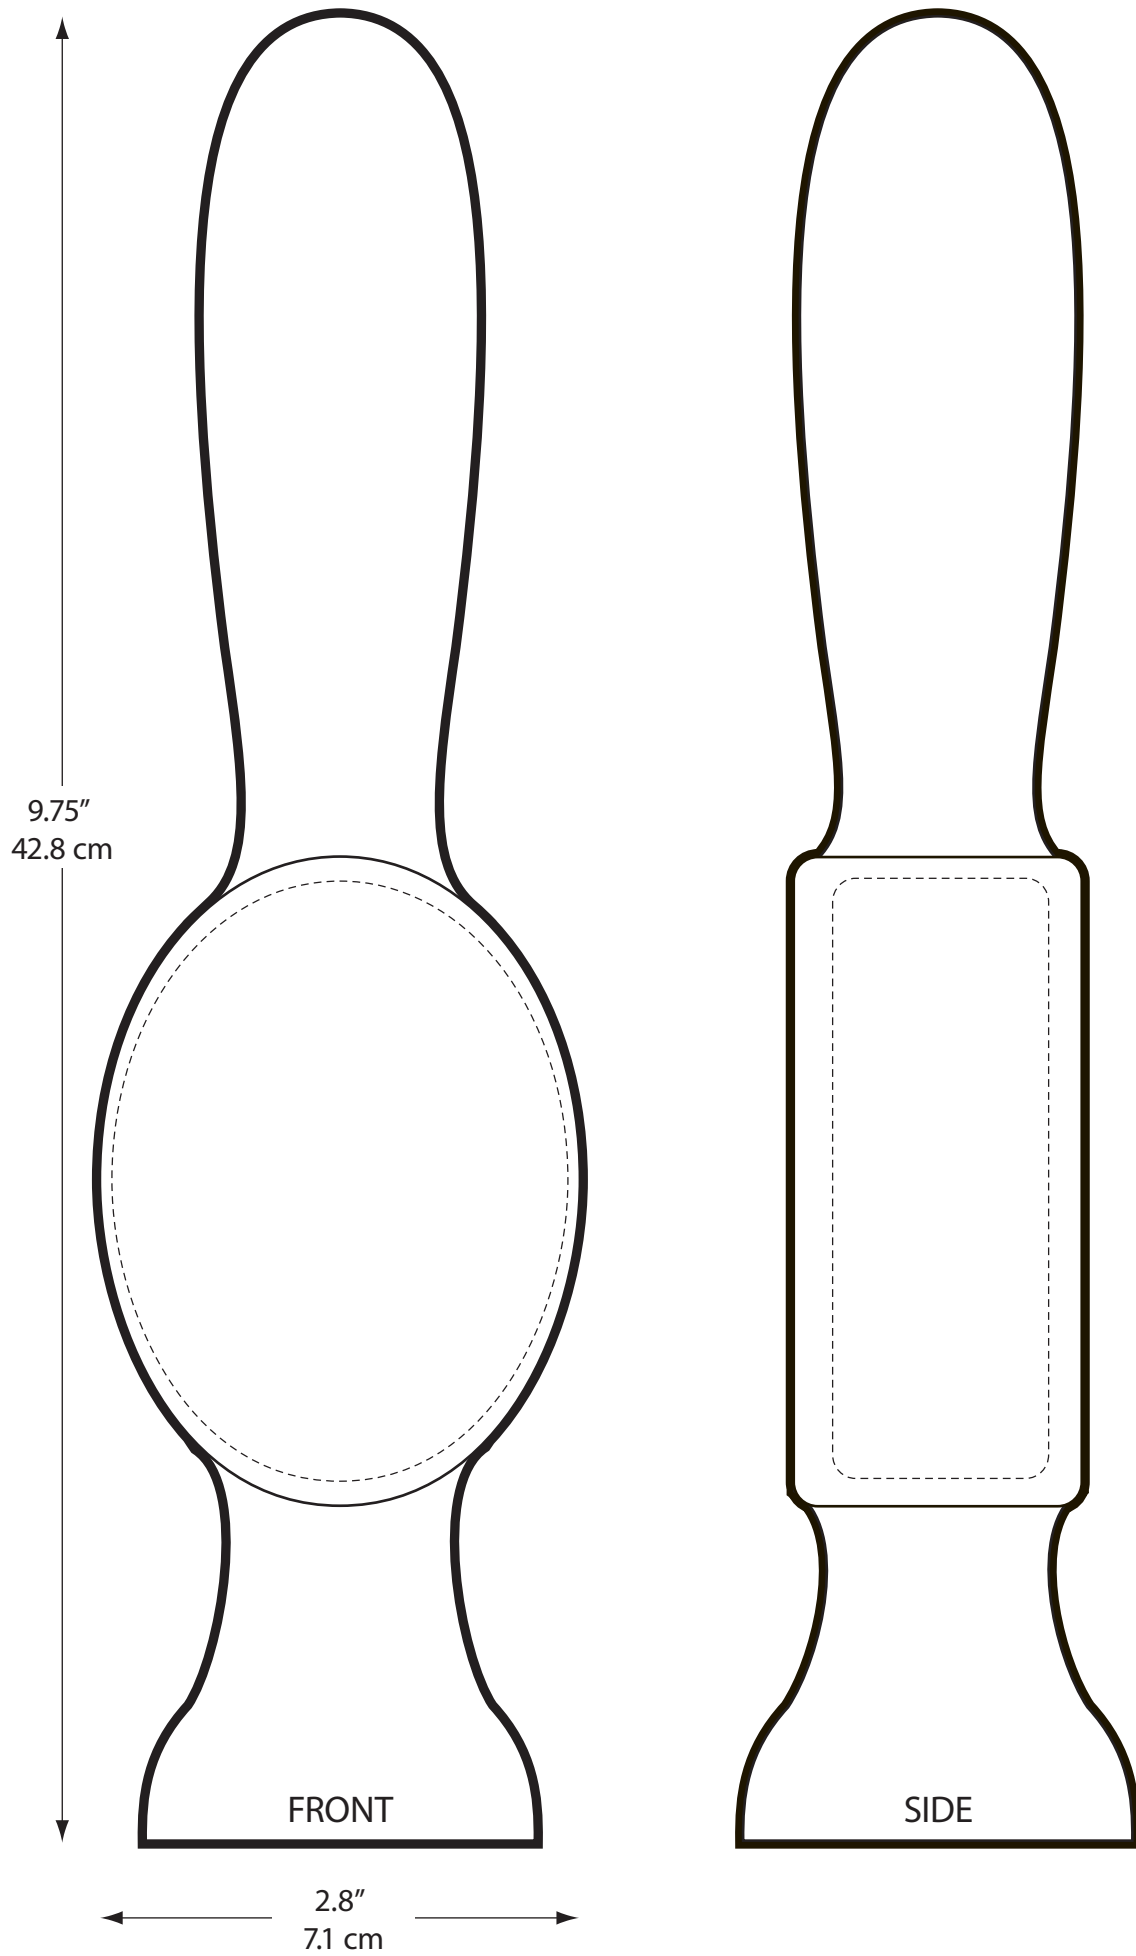

PMS COLORS: Production items may be slightly different.

Handle Color
 Glaze White

Printing Key

- Ceramic
- Xpressions
- Laserfire
- Roland
- Gerber
- Overcoat

WHAT YOU NEED TO KNOW!

Our goal is to deliver the highest quality possible, but we need your help to make this happen.

Job Title: ?
 Item #: House E
 # of Colors: X - Spot/Decal
 Artist: NAME

Notes: BEVX-XXXX
 Date: xx/xx/xx

ART APPROVAL

Date _____

Signature _____

BEVERAGE

N22W23685 Ridgeview Pkwy W
 Waukesha, WI 53188

1.800BEERCUP
 beercup.com