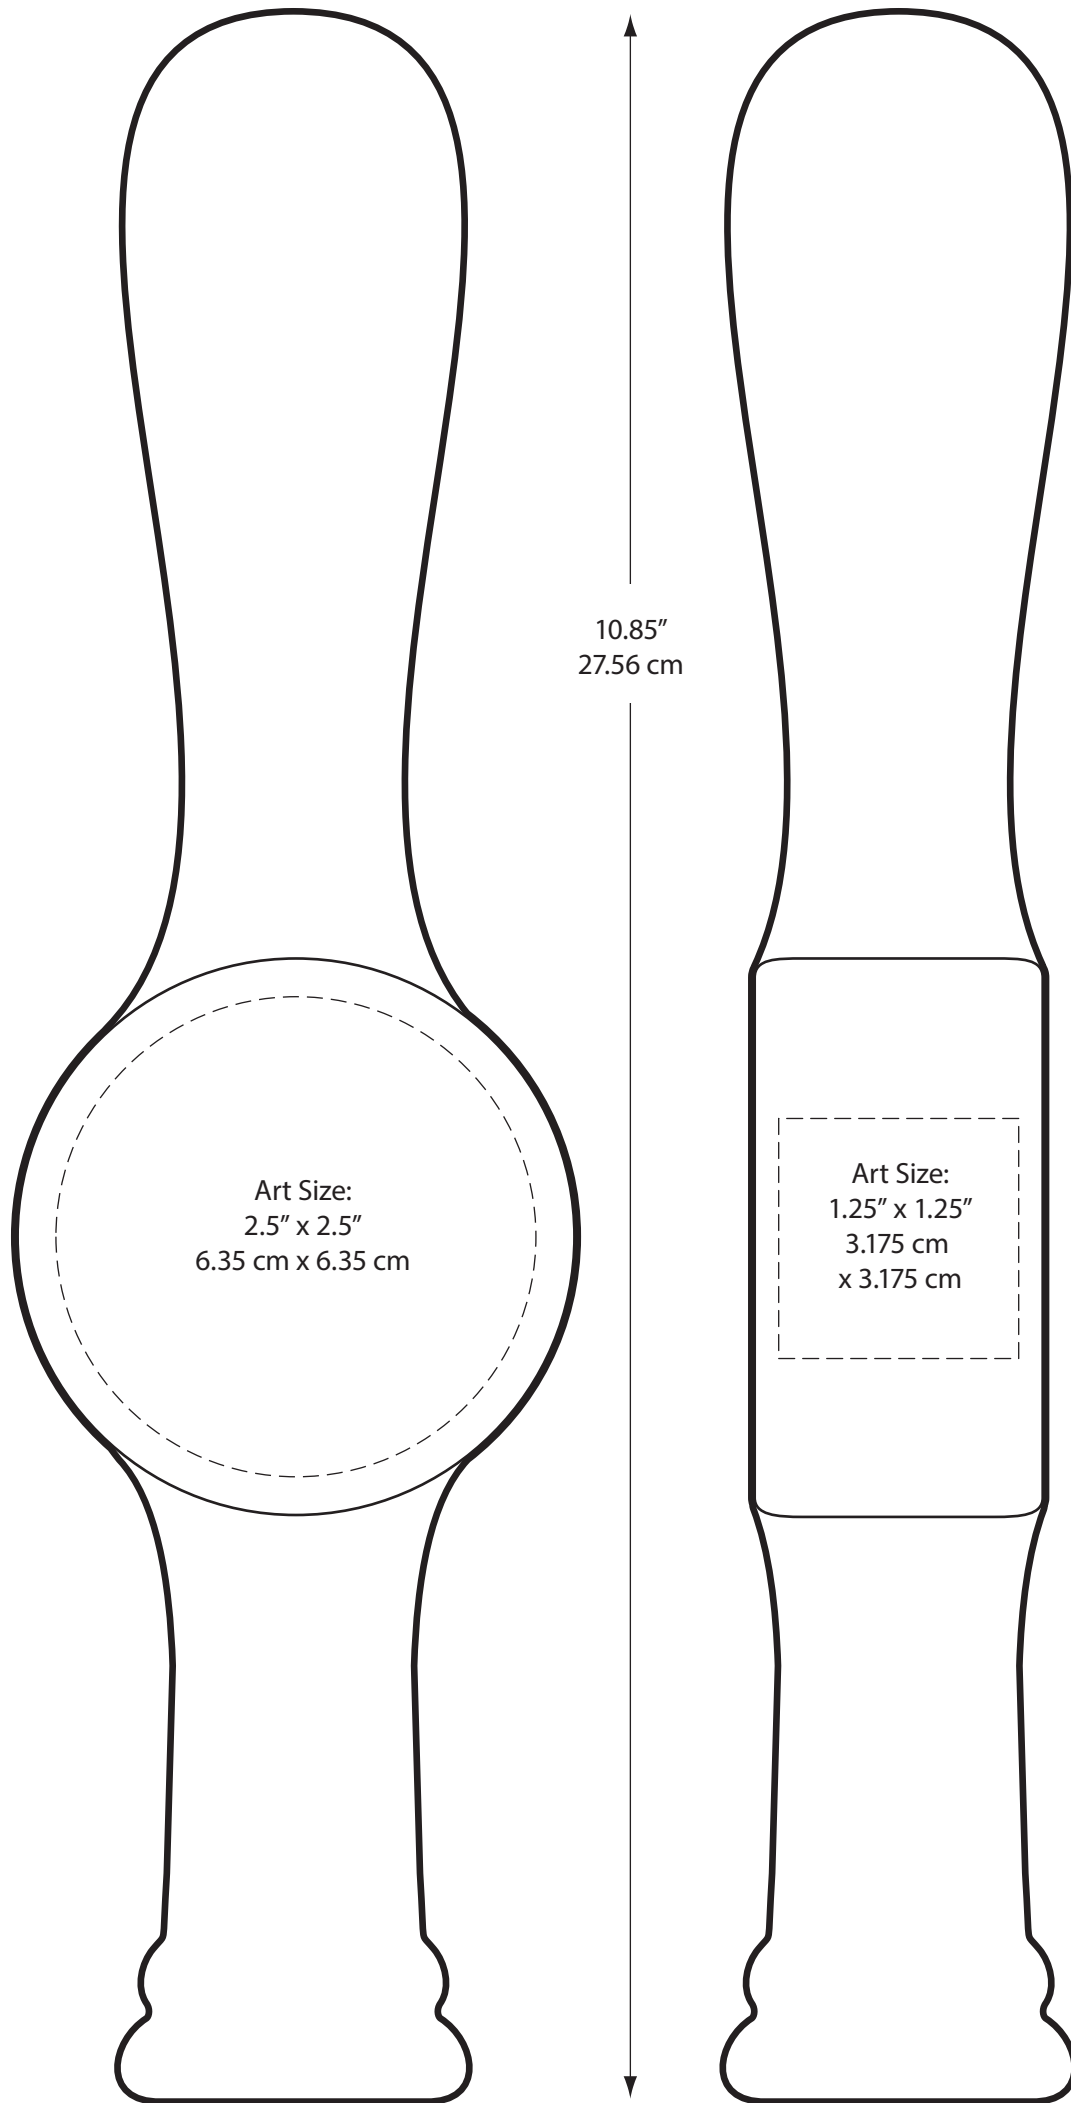

PMS COLORS: Production items may be slightly different.

2.9"
7.34 cm

Art Size:
2.5" x 2.5"
6.35 cm x 6.35 cm

Art Size:
1.25" x 1.25"
3.175 cm
x 3.175 cm

10.85"
27.56 cm

Handle
Color

Glaze
White

Printing Key