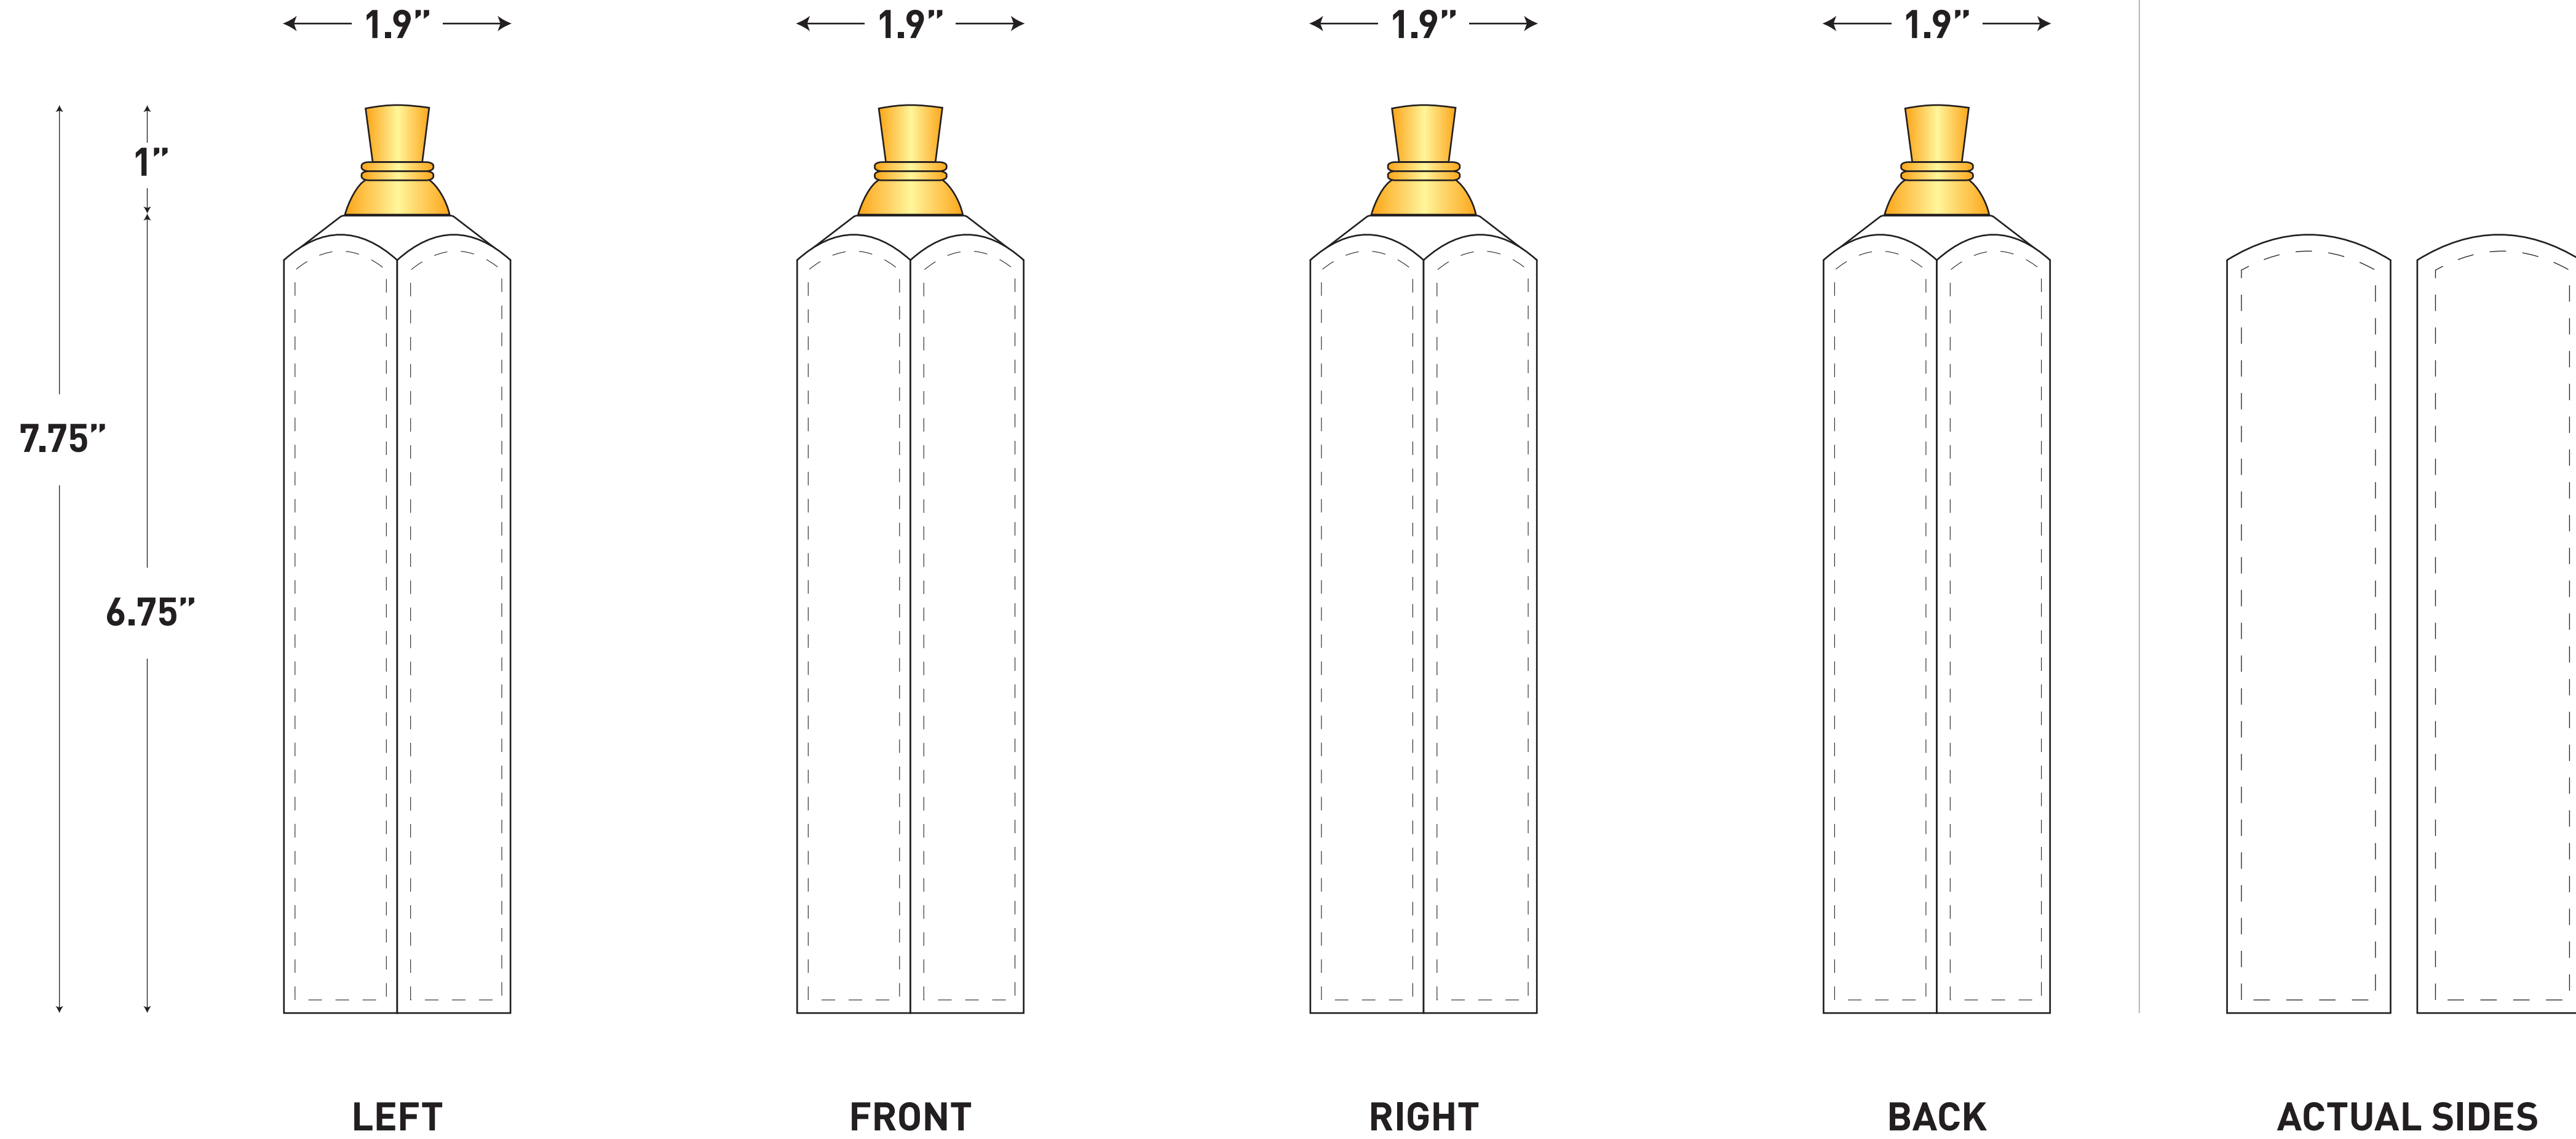

PMS COLORS: Production items may be slightly different.

Handle Color
Glaze White

Printing Key

- Ceramic
- Xpressions
- Laserfire
- Roland
- Gerber
- Overcoat

WHAT YOU NEED TO KNOW!

Our goal is to deliver the highest quality possible, but we need your help to make this happen.