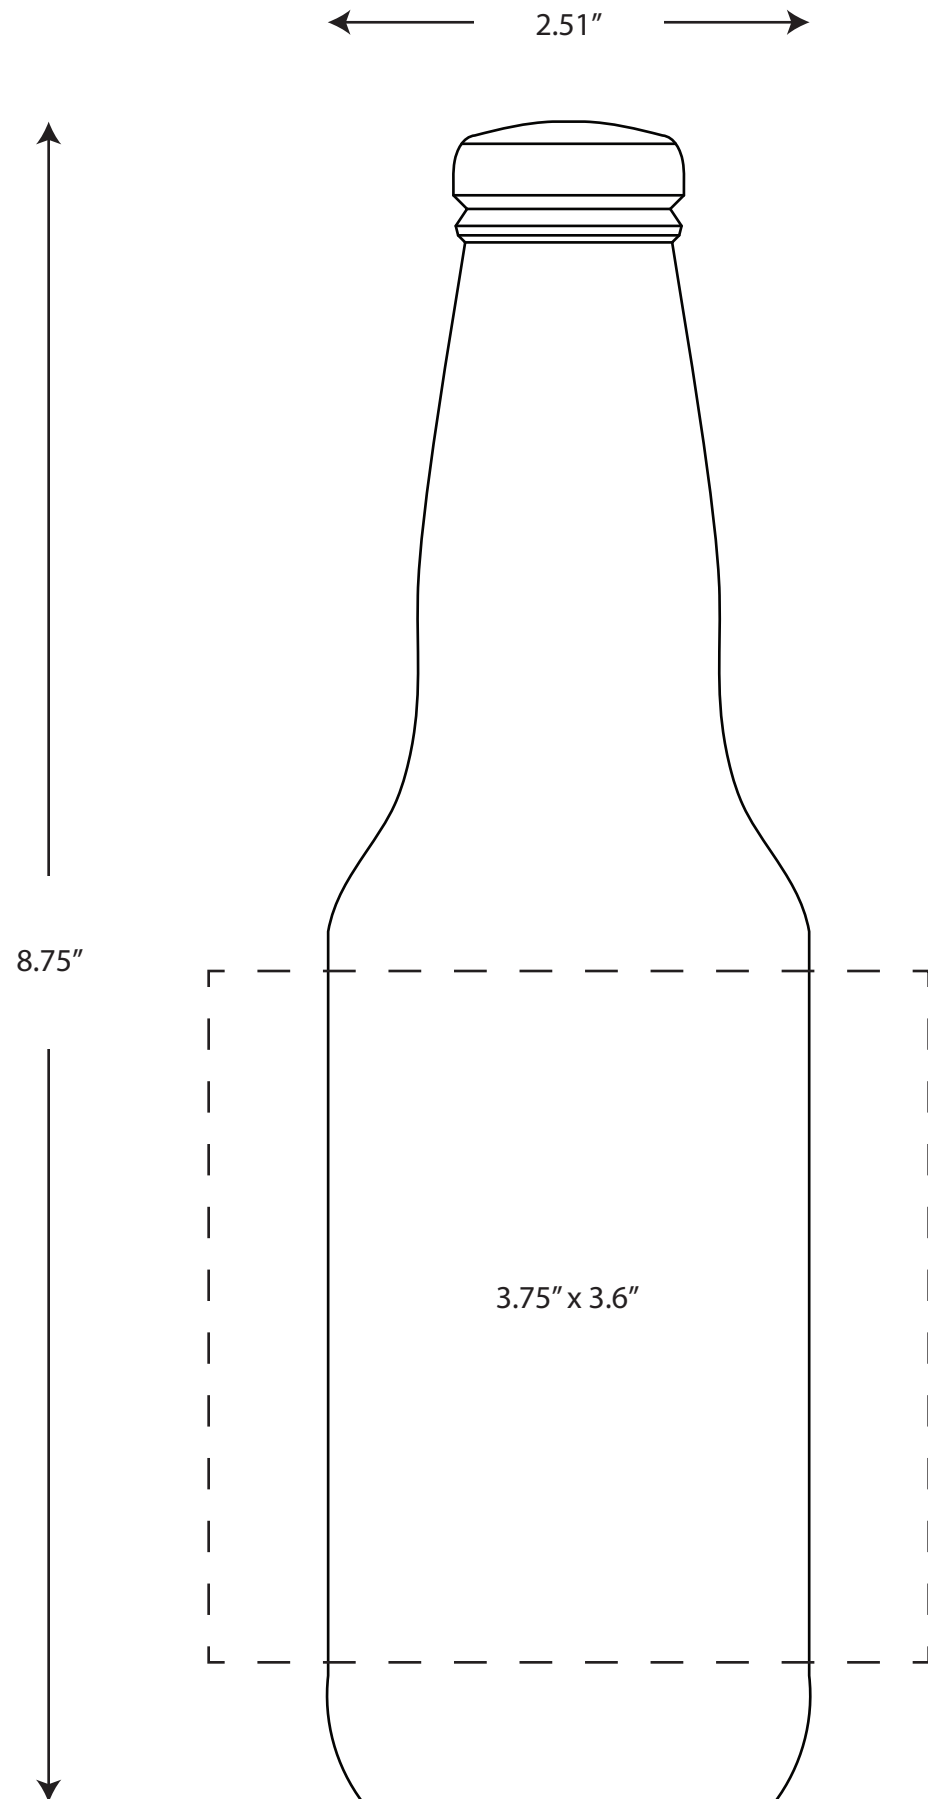

WHAT YOU NEED TO KNOW!

Our goal is to deliver the highest quality possible, but we need your help to make this happen.

So, take a couple of minutes to review this proof for:

- Artwork placement
- Color selection
- Correct spelling

If everything is correct, return this proof with your approval. Because without your approval, we can't release artwork for production.

Couple of notes:

All computer monitors show colors differently, final print colors will vary.

We do our best to match PMS colors, but due to the materials and processes, colors may vary

Capacity measurements are estimates.

Job Title: ?
Item #: House H
# of Colors: X - Spot/Decal
Artist: NAME

Notes: BEVX-XXXX
Date: xx/xx/xx

ART APPROVAL

Date _____

Signature _____

BEVERAGE

N22W23685 Ridgeview Pkwy W
Waukesha, WI 53188

1.800BEERCUP
beercup.com