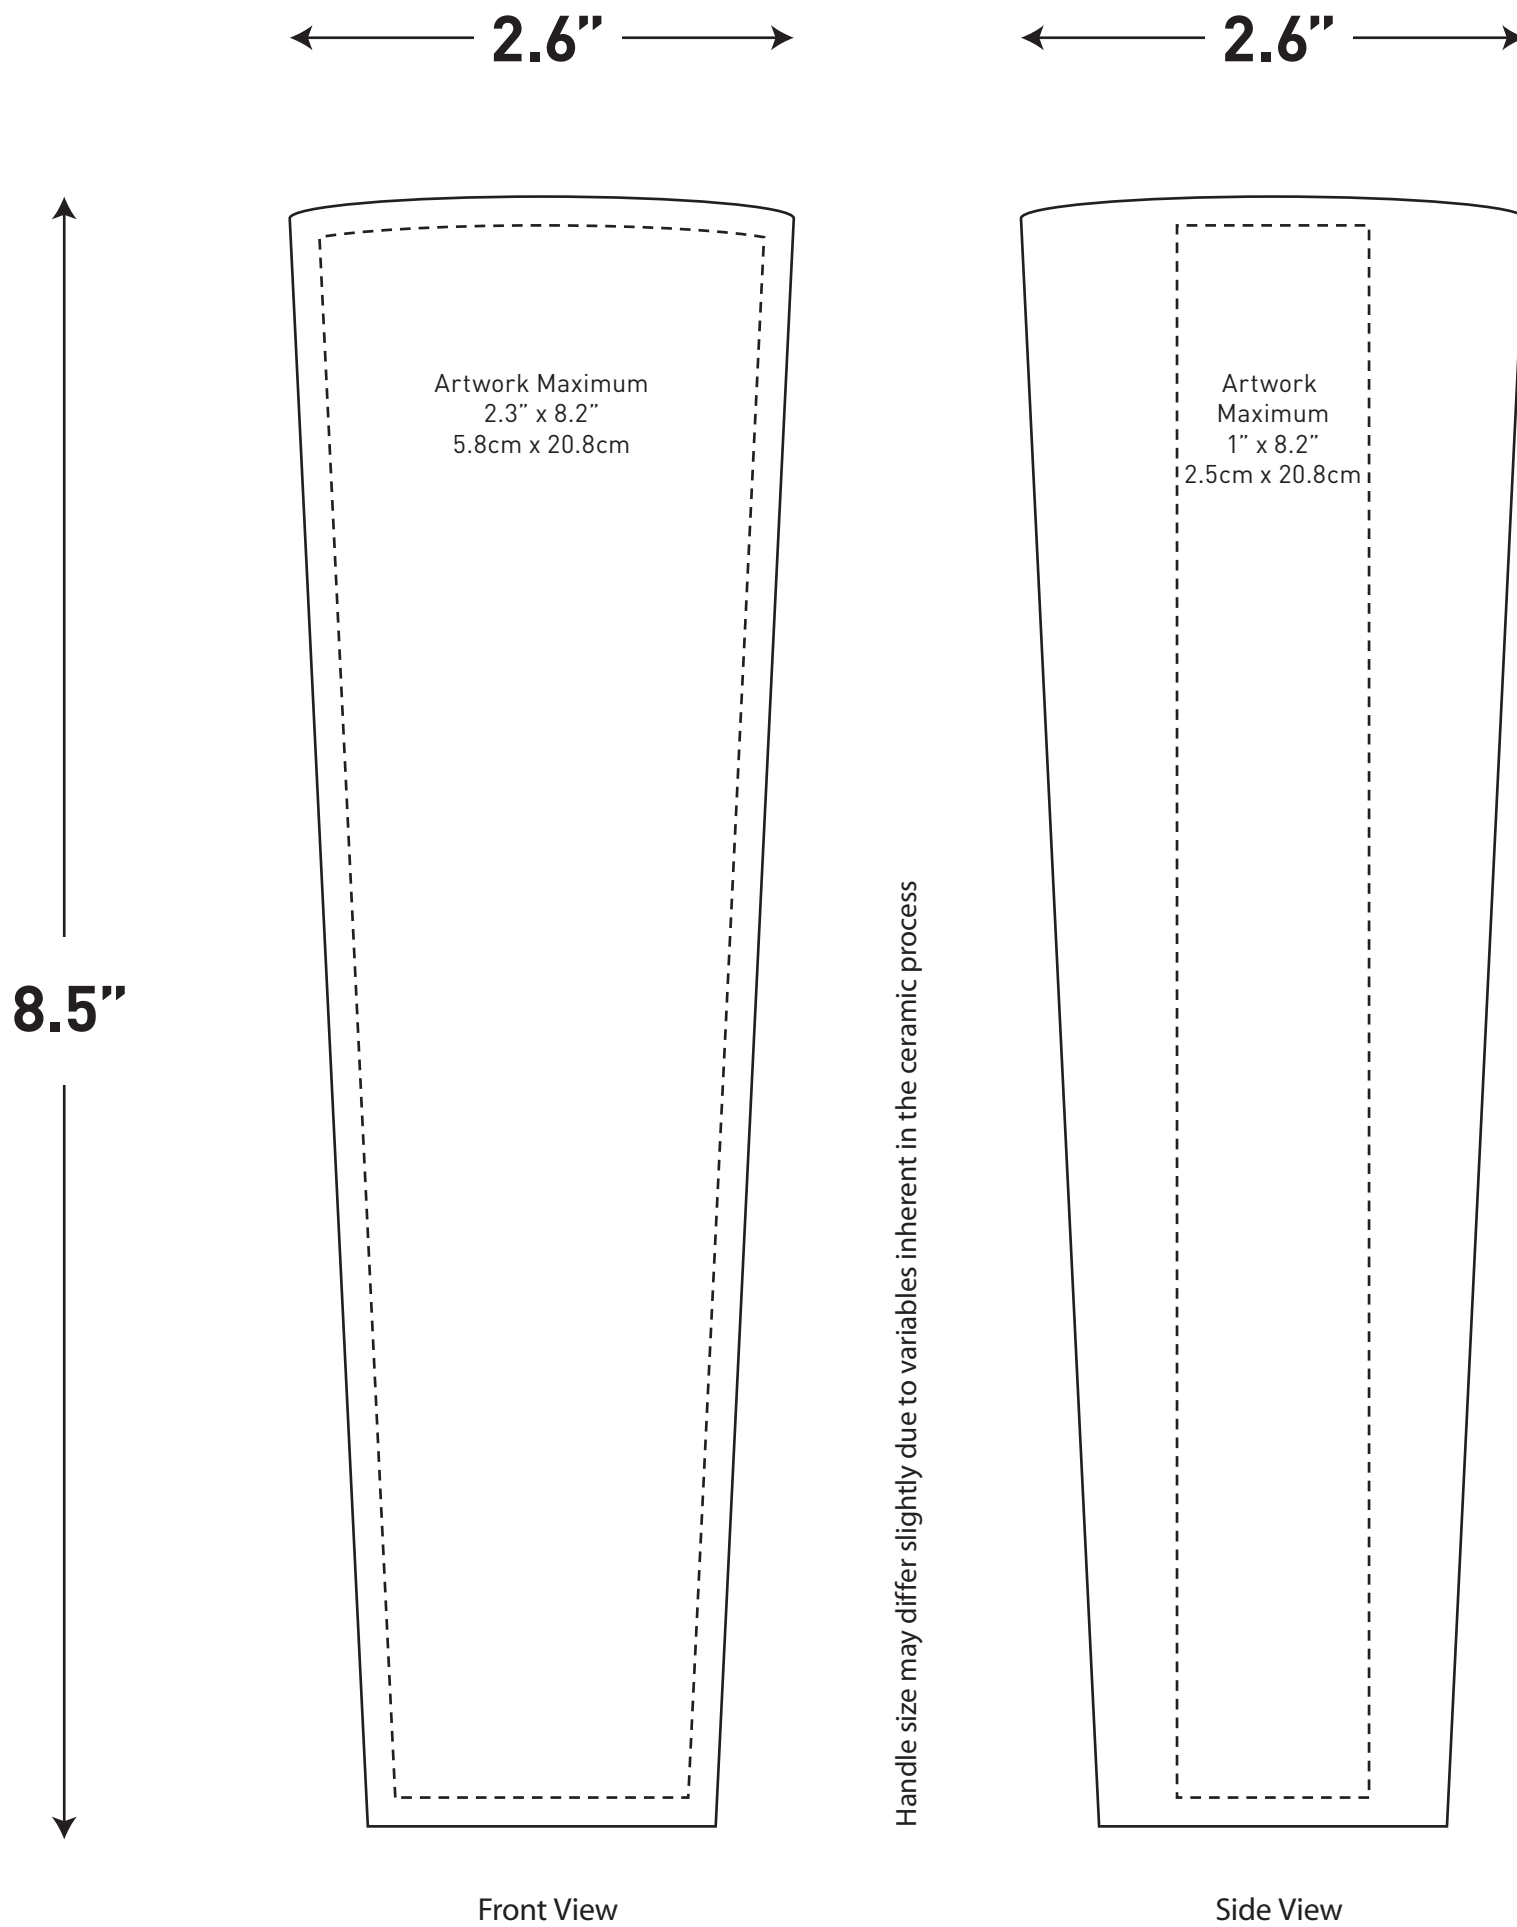

Couple of notes:

All computer monitors show colors differently, final print colors will vary.

We do our best to match PMS colors, but due to the materials and processes, colors may vary

Capacity measurements are estimates.

Job Title: ?
 Item #: House HH
 # of Colors: X - Spot/Decal
 Artist: NAME

Notes: BEVX-XXXX
 Date: xx/xx/xx

ART APPROVAL

Date _____

Signature _____

Boelter.

BEVERAGE

N22W23685 Ridgeview Pkwy W
 Waukesha, WI 53188
 1.800BEERCUP
 beercup.com