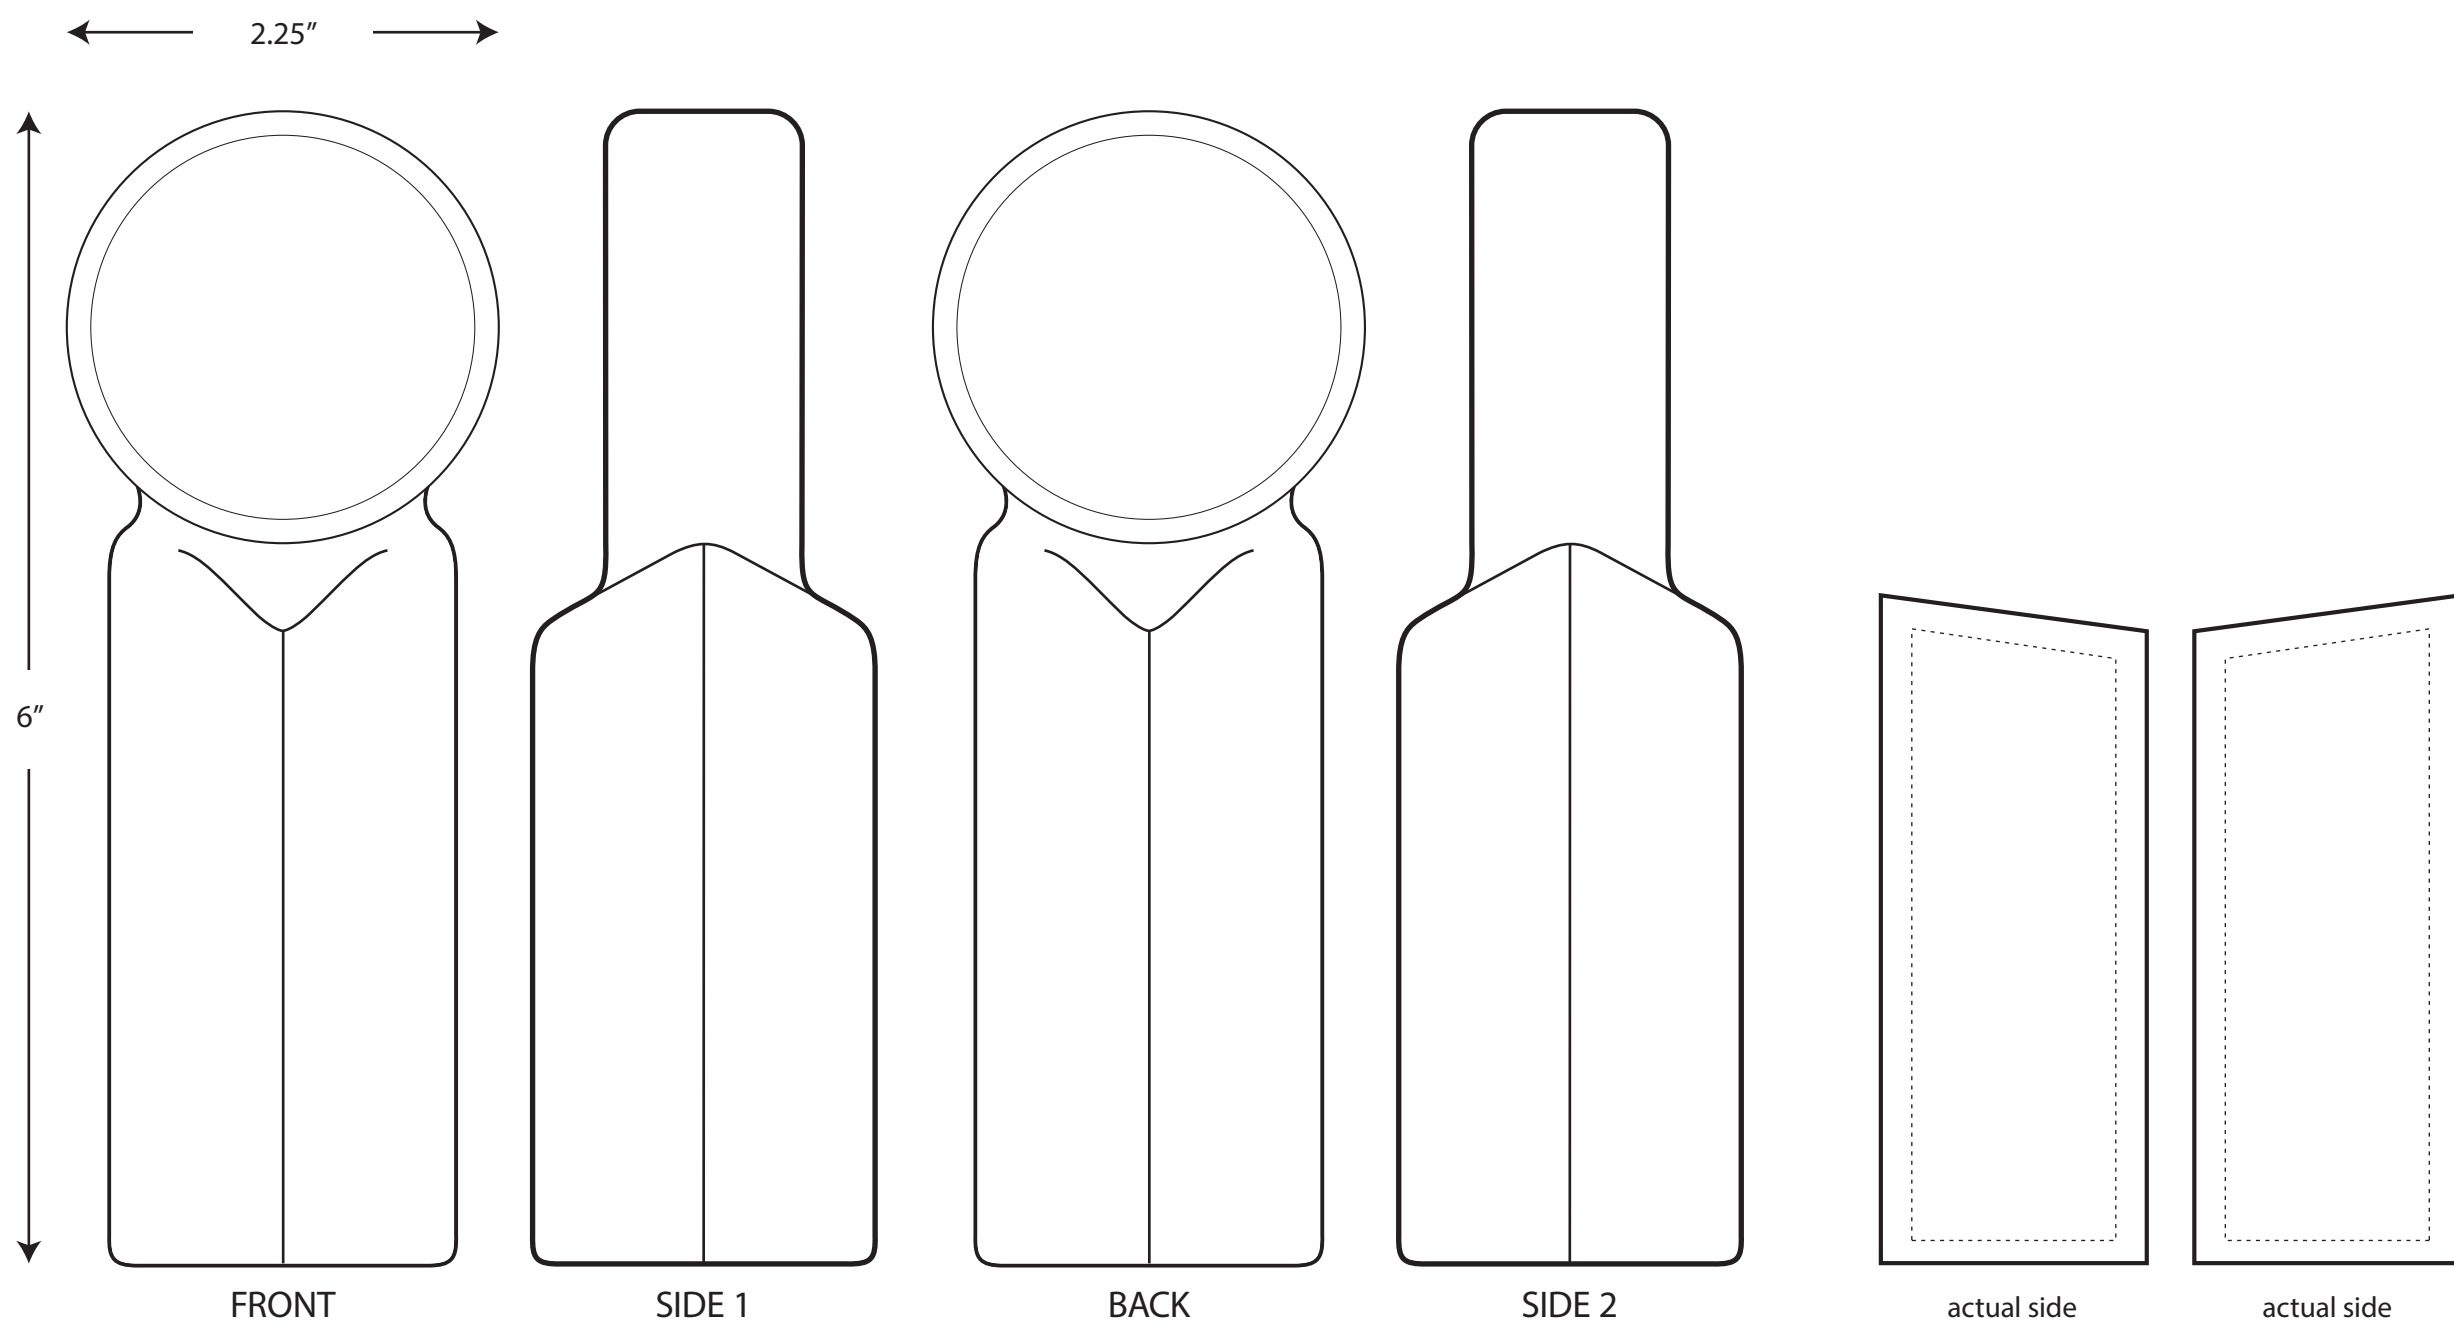

Job Title: ?
 Item #: House J
 # of Colors: X - Spot/Decal
 Artist: NAME

Notes: BEVX-XXXX
 Date: xx/xx/xx

ART APPROVAL

Date _____

Signature _____

BEVERAGE

N22W23685 Ridgeway Pkwy W
 Waukesha, WI 53188
 1.800BEERCUP
 beercup.com