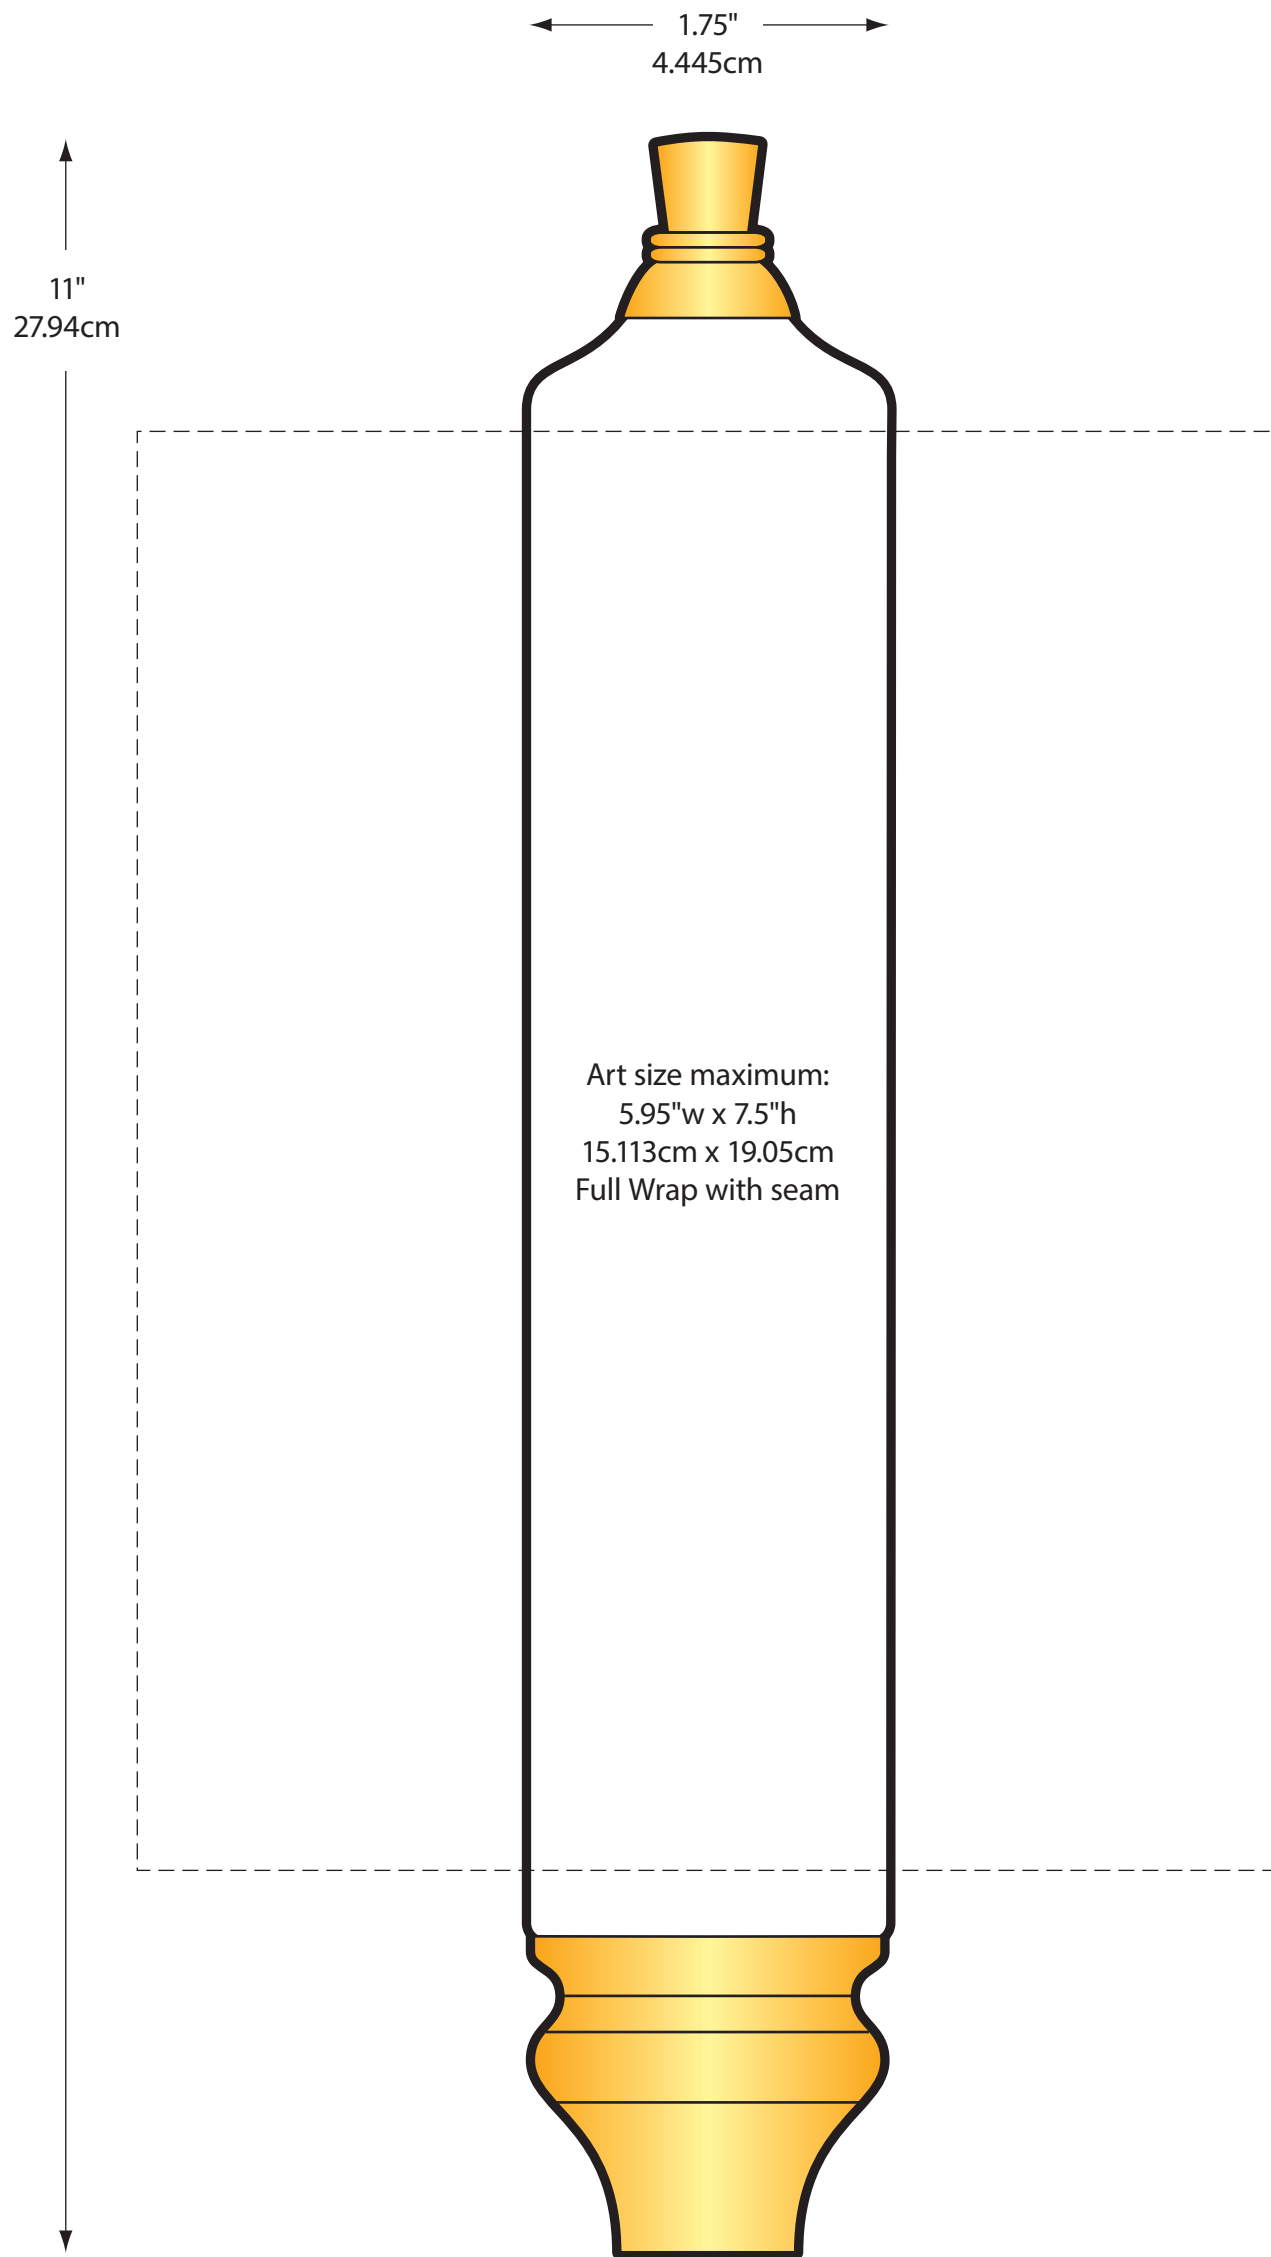

Printing Key

- ☐ Ceramic
- ☐ Xpressions
- ☐ Laserfire
- ☐ Roland
- ☐ Gerber
- ☐ Overcoat

WHAT YOU NEED TO KNOW!

Our goal is to deliver the highest quality possible, but we need your help to make this happen.

So, take a couple of minutes to review this proof for:

- Artwork placement
- Color selection
- Correct spelling

If everything is correct, return this proof with your approval. Because without your approval, we can't release artwork for production.

Couple of notes:

All computer monitors show colors differently, final print colors will vary.

We do our best to match PMS colors, but due to the materials and processes, colors may vary

Capacity measurements are estimates.

Handle size may differ slightly due to variables inherent in the ceramic process

Boelter.

Job Title: ?
Item #: House M-Full Wrap
# of Colors: X - Spot/Decal
Artist: NAME

Notes: BEVX-XXXX

Date: xx/xx/xx

PMS COLORS: Production items may be slightly different.

Please Note: NLV colors are for internal use only.
Be aware our registration tolerance can shift from 0 to 1/16".

Boelter.

BEVERAGE

N22W23685 Ridgeview Pkwy W
Waukesha, WI 53188

1.800BEERCUP

beercup.com