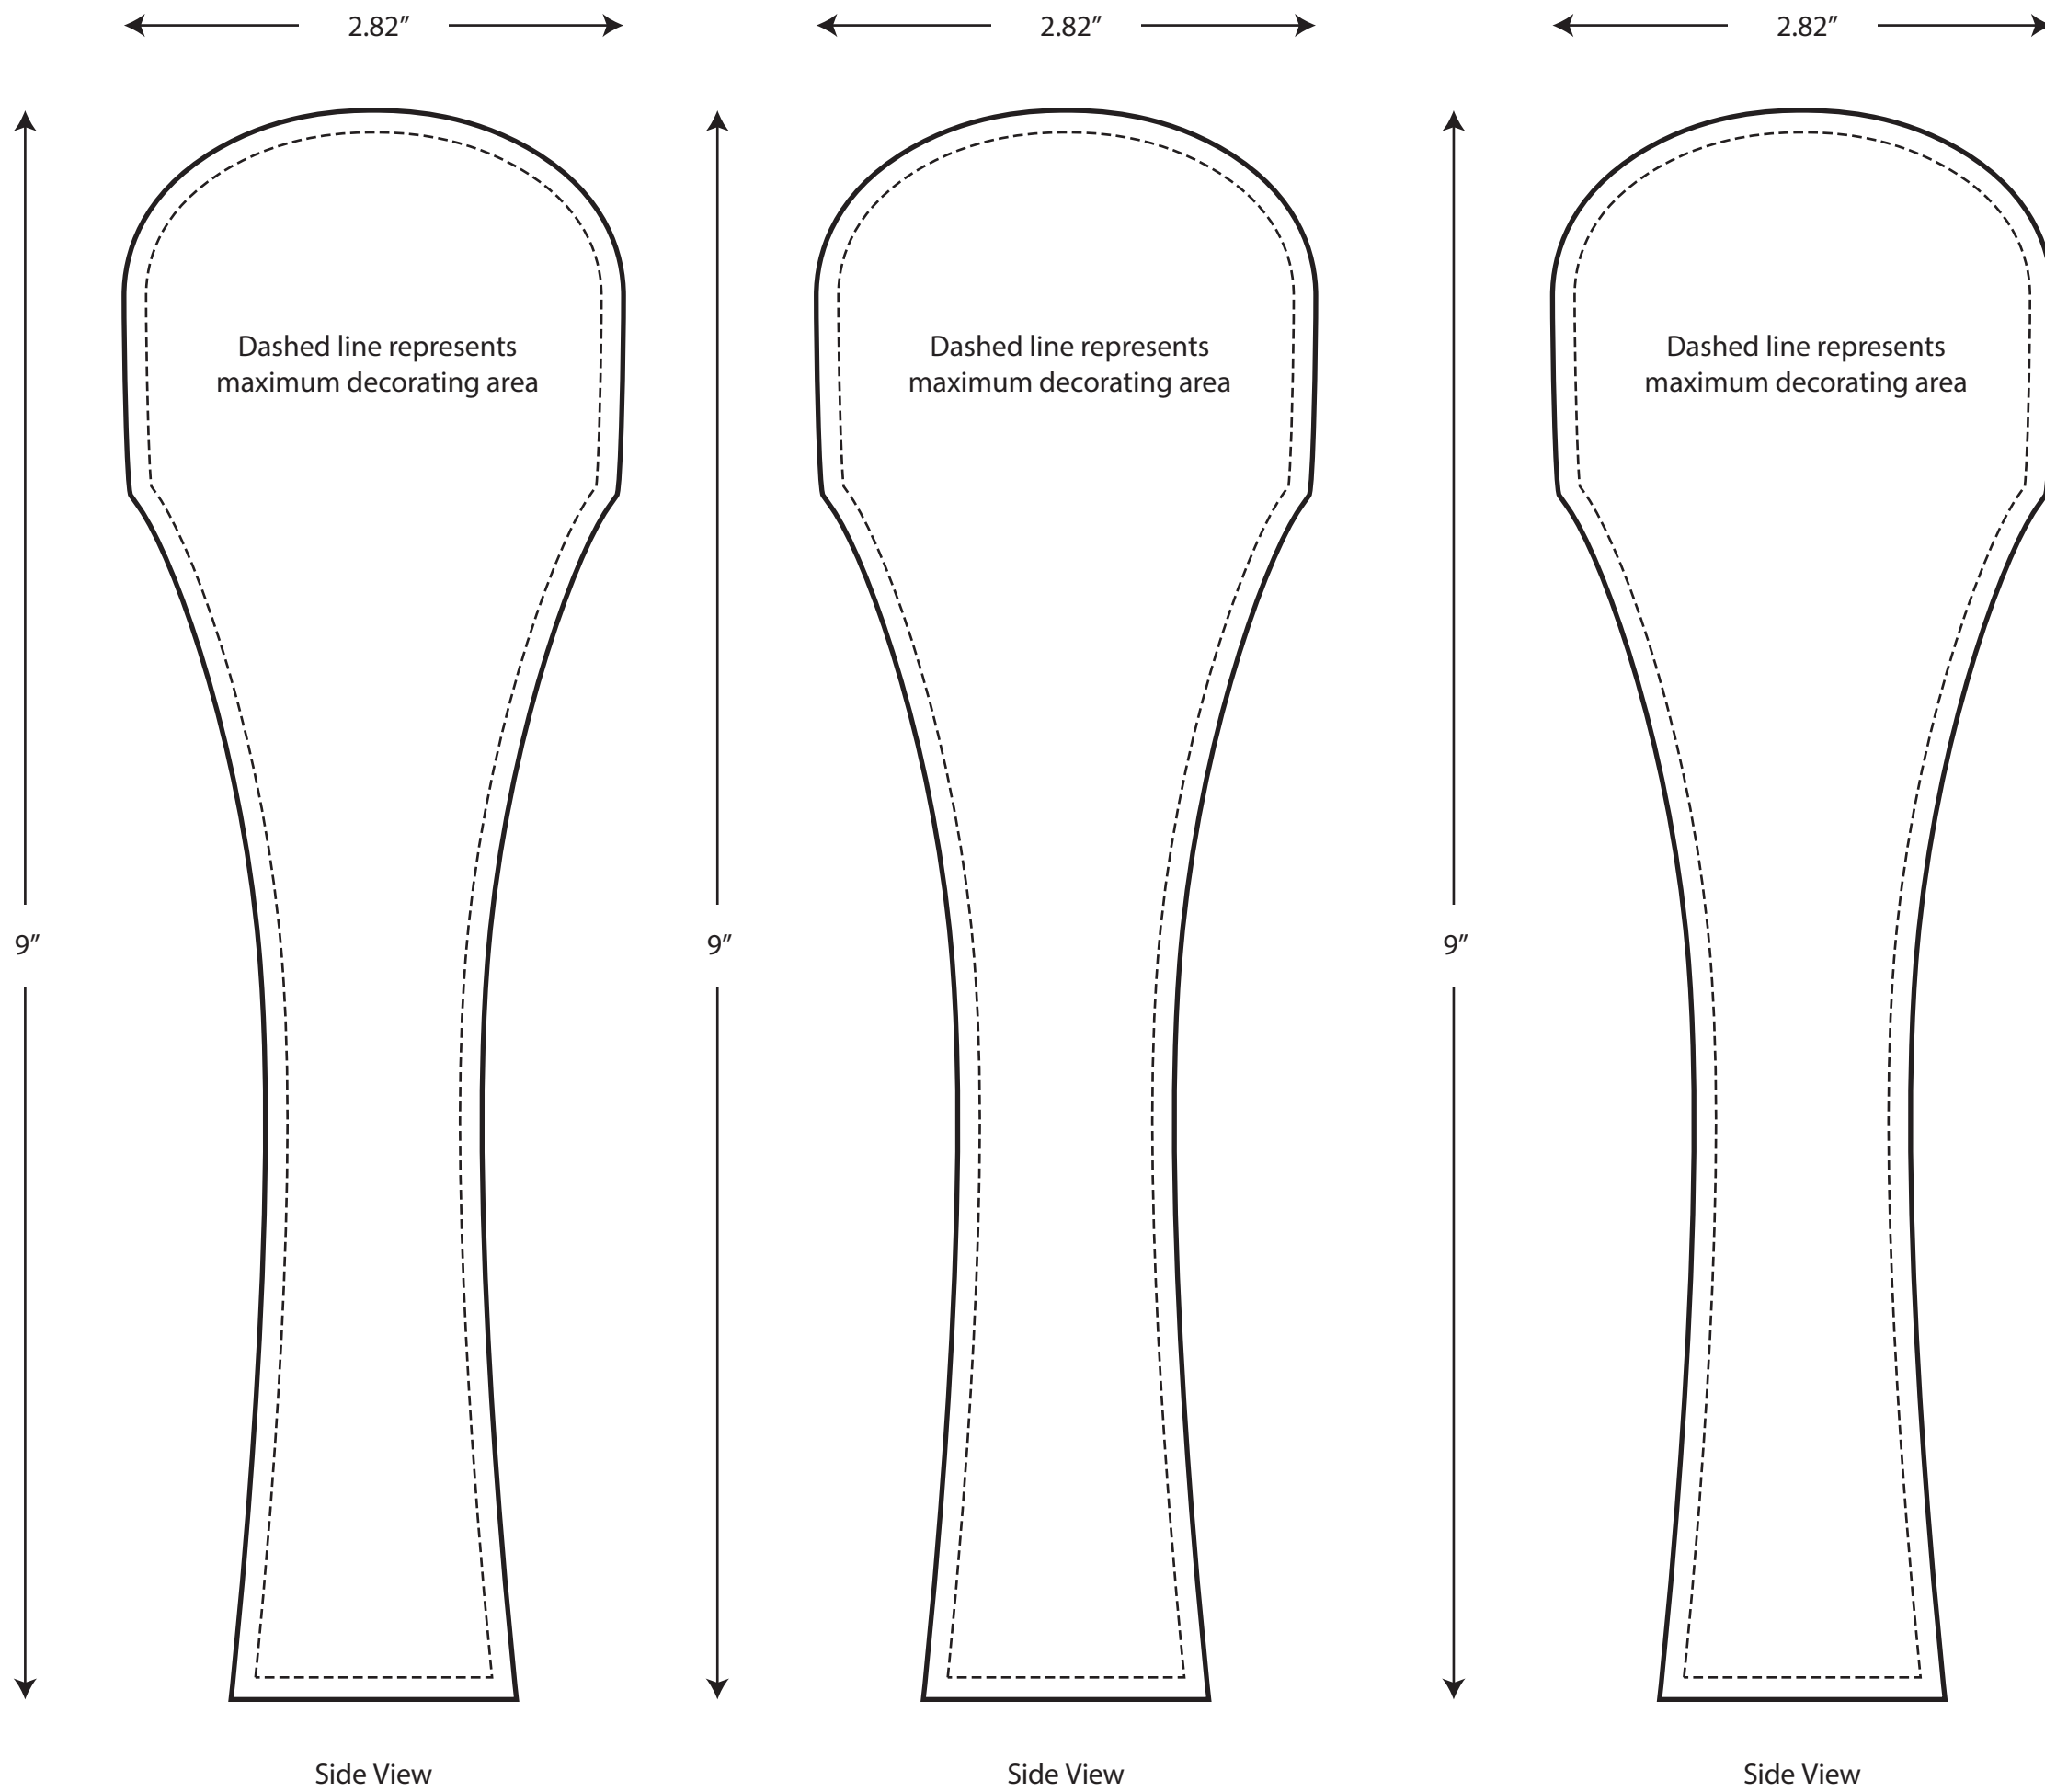

PMS COLORS: Production items may be slightly different.

Handle Color
Glaze White

Printing Key

- Ceramic
- Xpressions
- Laserfire
- Roland
- Gerber
- Overcoat

Handle size may differ slightly due to variables inherent in the ceramic process

We do our best to match PMS colors, but due to the materials and processes, colors may vary

Capacity measurements are estimates.

Boelter.

Job Title: ? Notes: BEVX-XXXX
 Item #: House N
 # of Colors: X - Spot/Decal
 Artist: NAME Date: xx/xx/xx