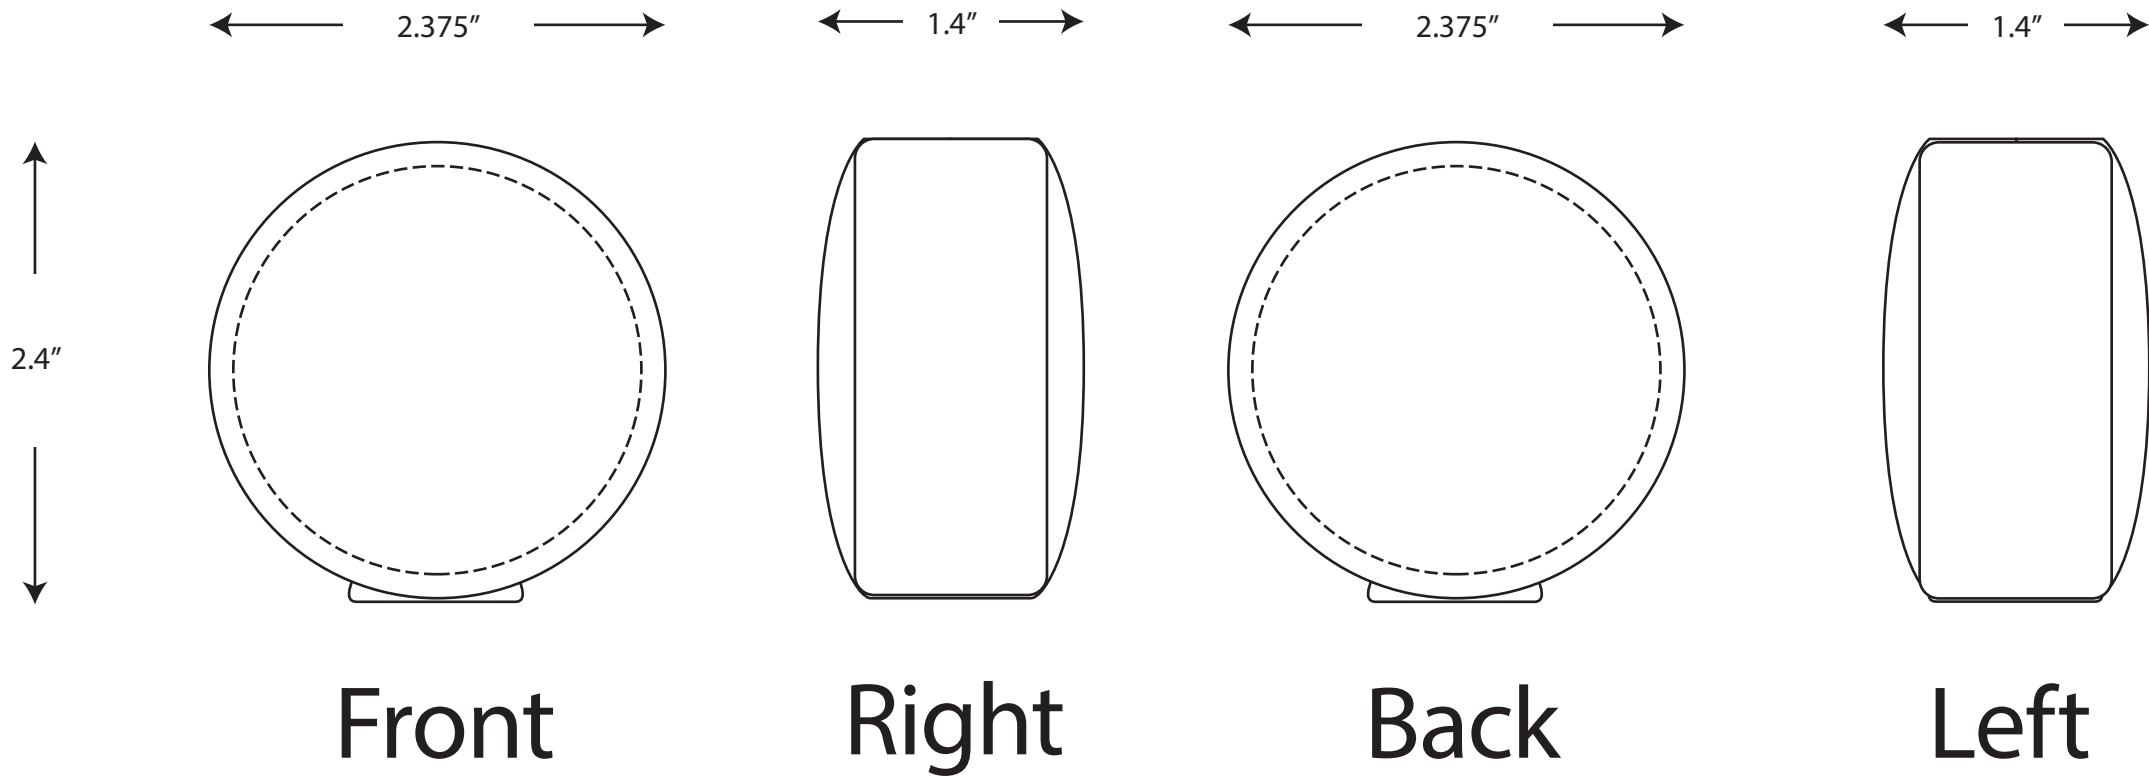

PMS COLORS: Production items may be slightly different.

Handle  
Color  
  
Glaze  
White

**Printing Key**

- Ceramic
- Xpressions
- Laserfire
- Roland
- Gerber
- Overcoat

**WHAT YOU NEED TO KNOW!**

**Our goal is to deliver the highest quality possible**, but we need your help to make this happen.