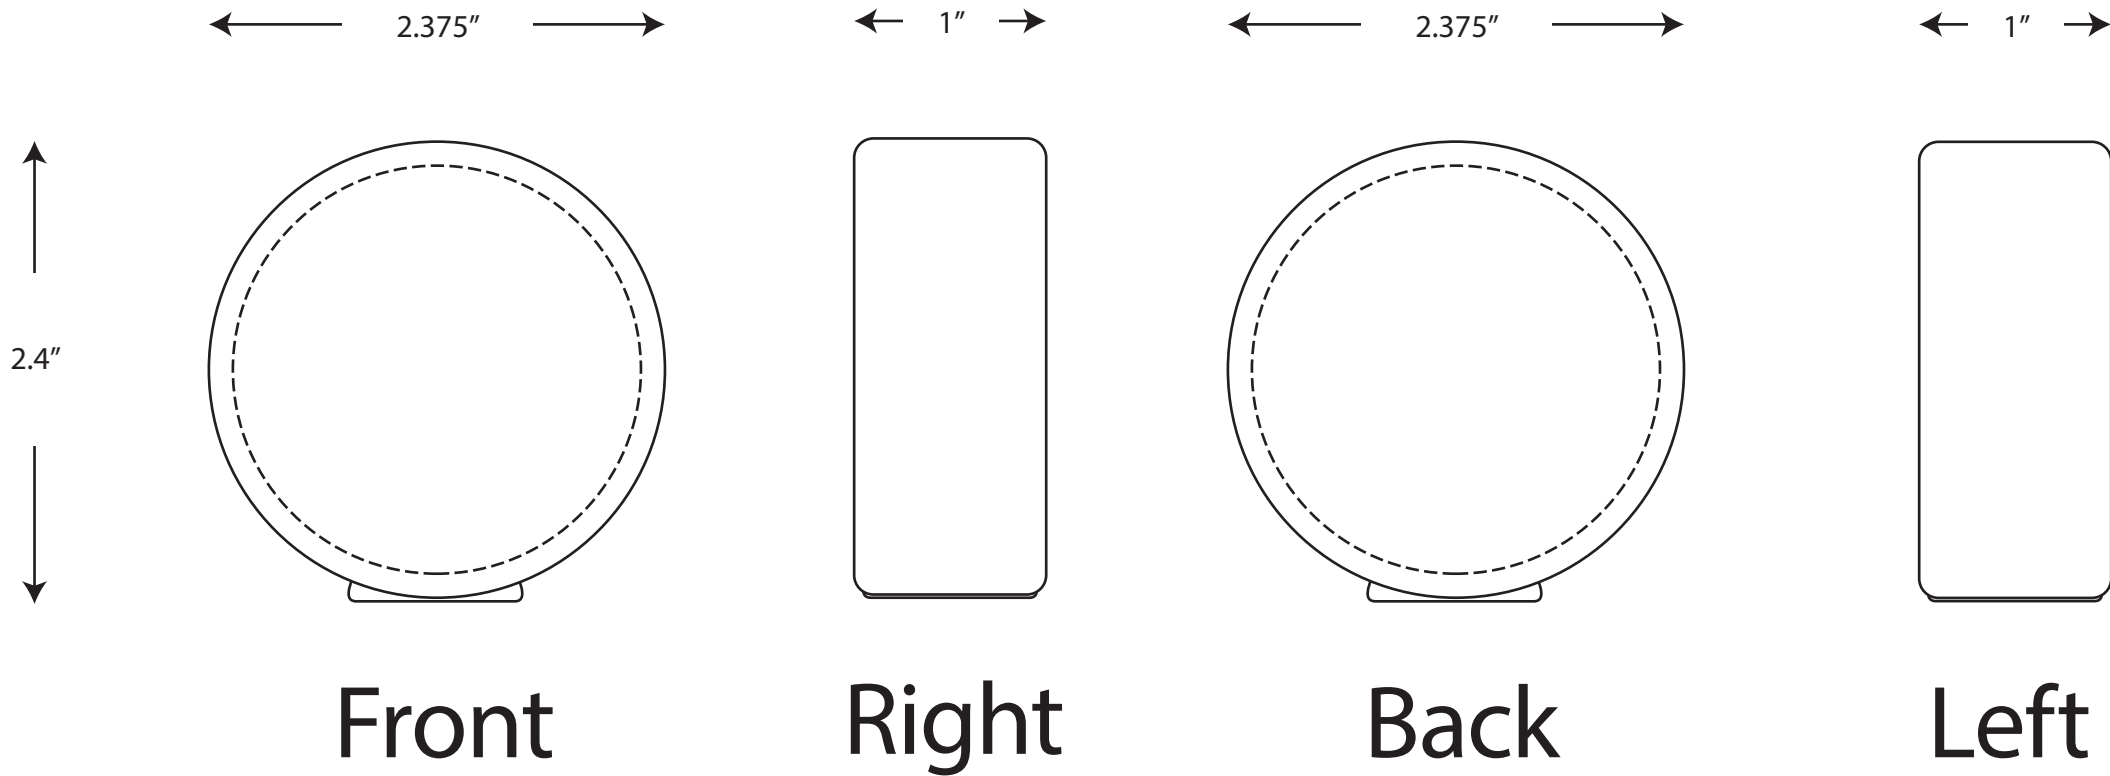

PMS COLORS: Production items may be slightly different.

Handle
Color

Glaze
White

Printing Key

- Ceramic
- Xpressions
- Laserfire
- Roland
- Gerber
- Overcoat

WHAT YOU NEED TO KNOW!

Our goal is to deliver the highest quality possible, but we need your help to make this happen.