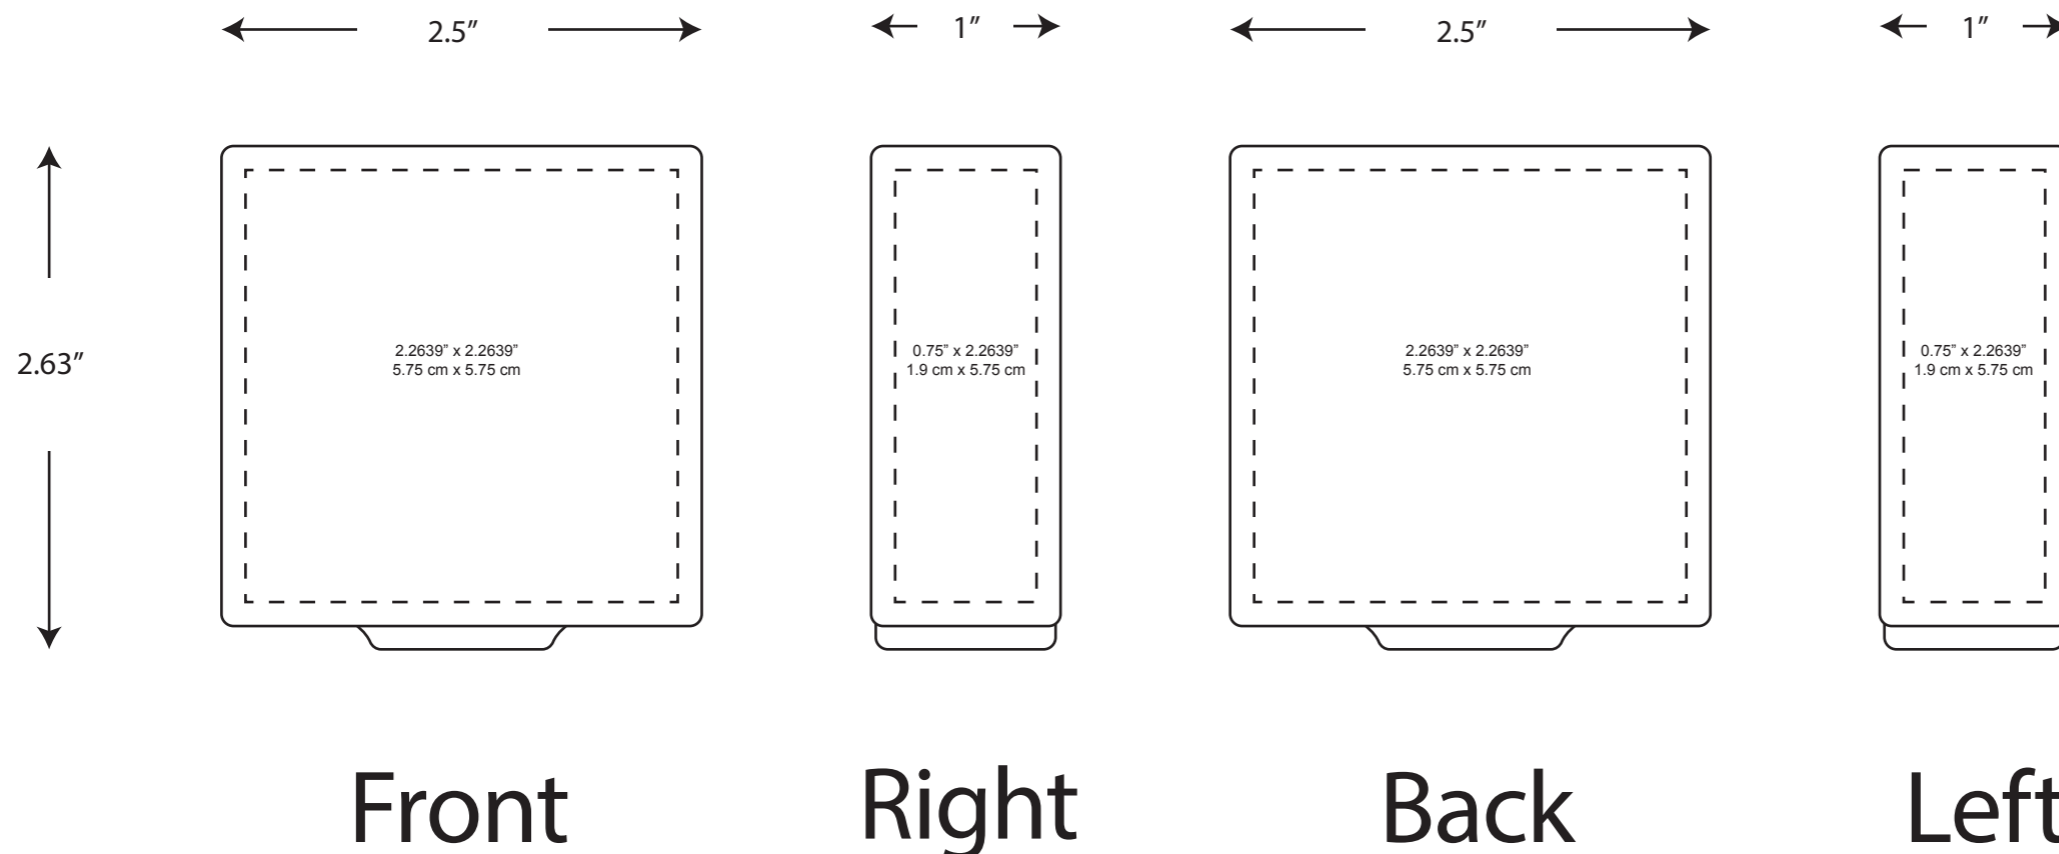

PMS COLORS: Production items may be slightly different.

Handle Color
Glaze White

Printing Key

- Ceramic
- Xpressions
- Laserfire
- Roland
- Gerber
- Overcoat

WHAT YOU NEED TO KNOW!

Our goal is to deliver the highest quality possible, but we need your help to make this happen.