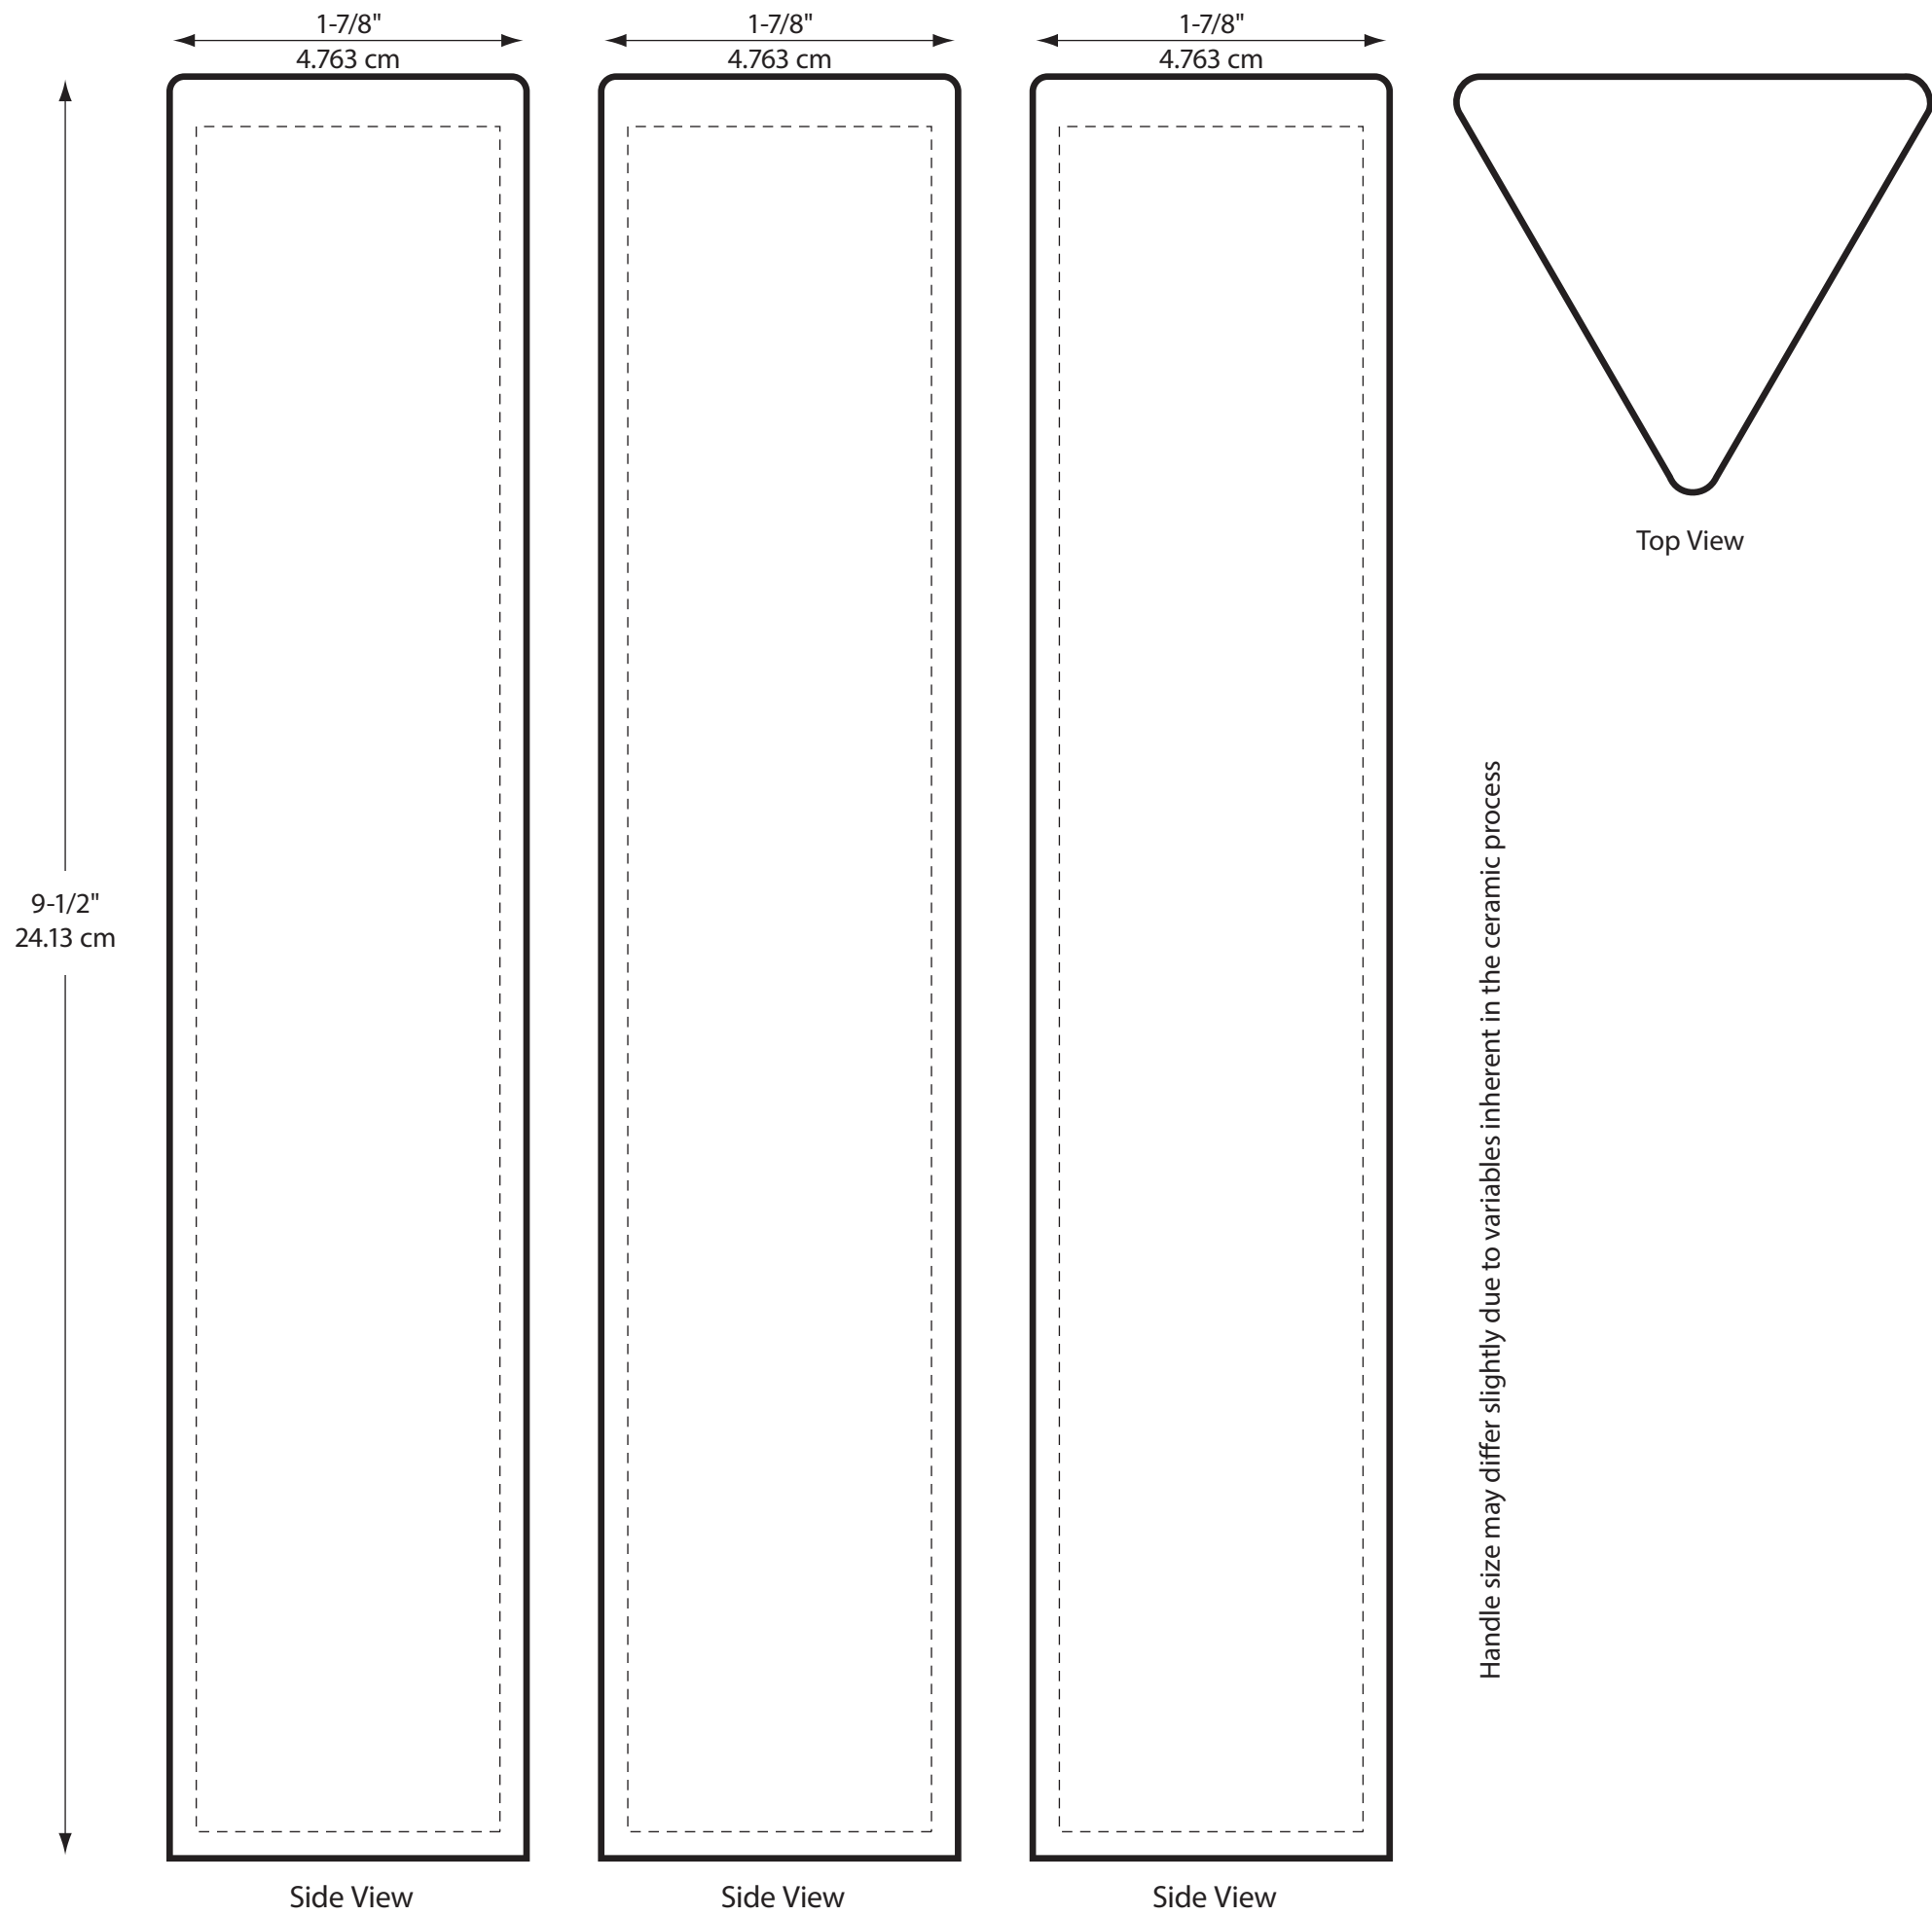

PMS COLORS: Production items may be slightly different.

Handle
Color

Glaze
White

Printing Key

- Ceramic
- Xpressions
- Laserfire
- Roland
- Gerber
- Overcoat

WHAT YOU NEED TO KNOW!

Our goal is to deliver the highest quality possible, but we need your help to make this happen.