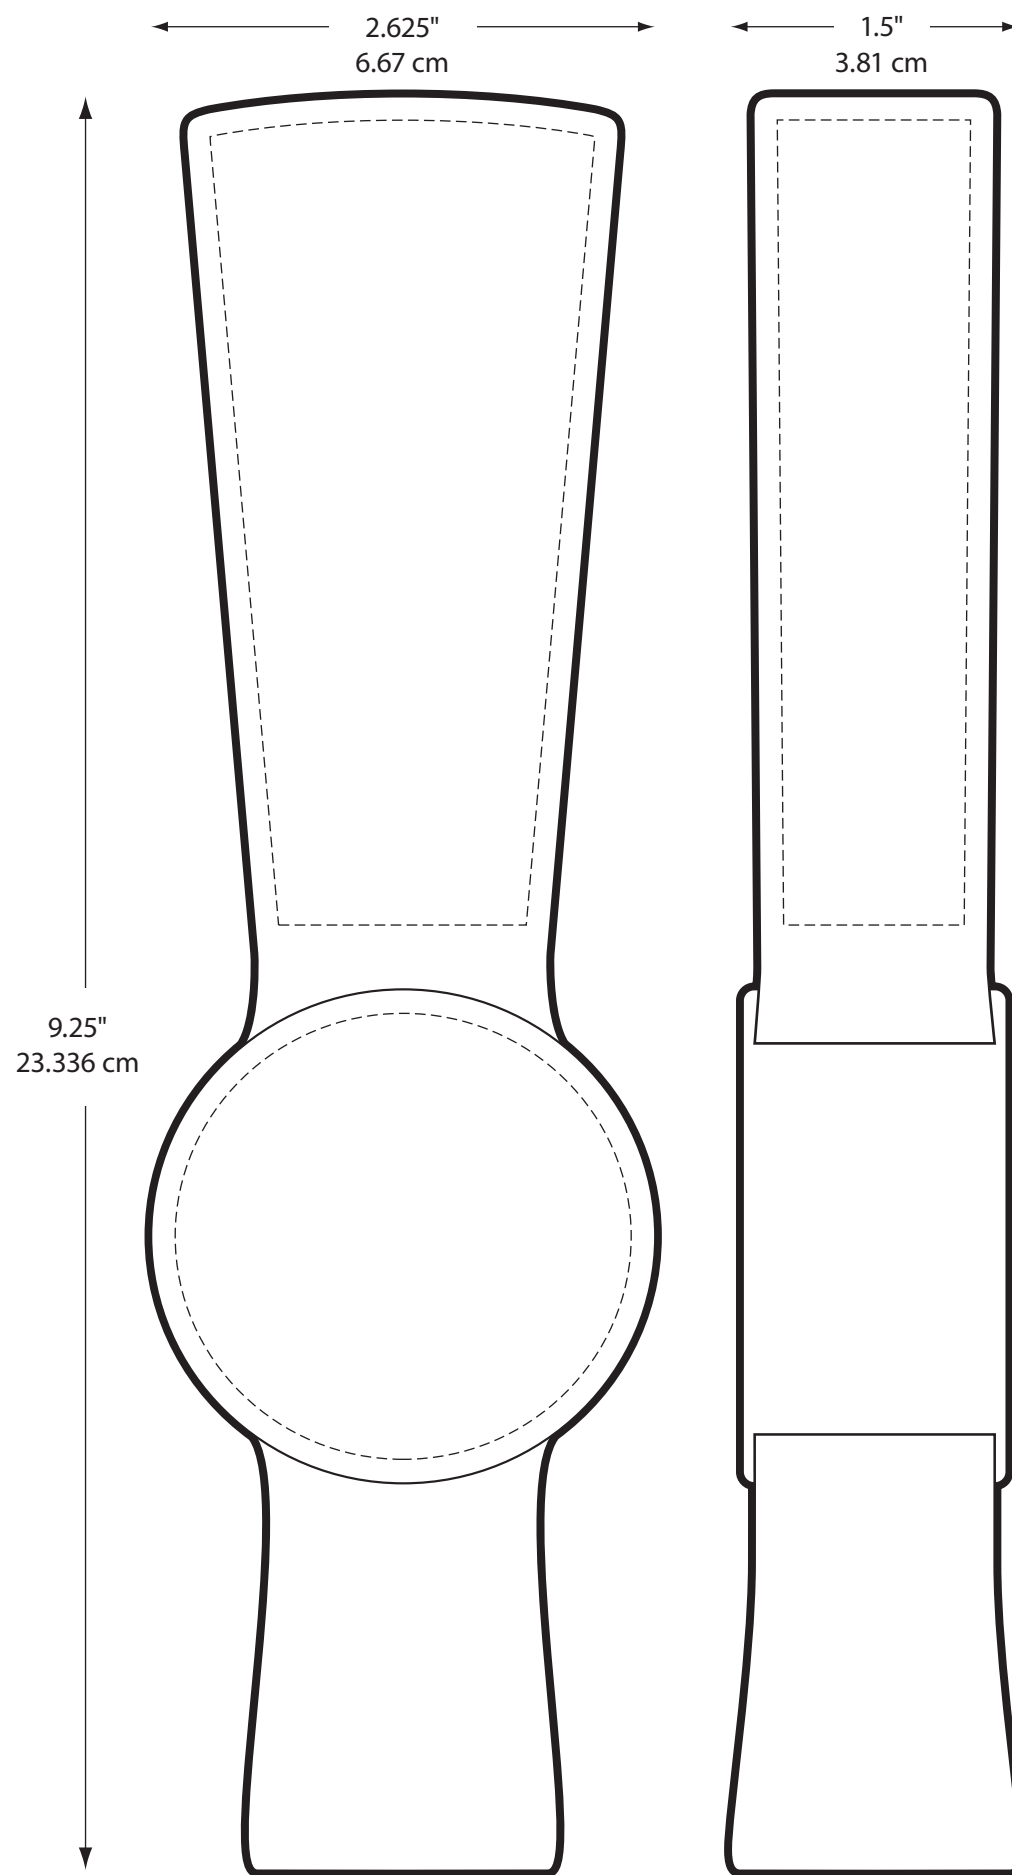

PMS COLORS: Production items may be slightly different.

Handle
Color

Glaze
White

Printing Key

- Ceramic
- Xpressions
- Laserfire
- Roland
- Gerber
- Overcoat

WHAT YOU NEED TO KNOW!

Our goal is to deliver the highest quality possible, but we need your help to make this happen.