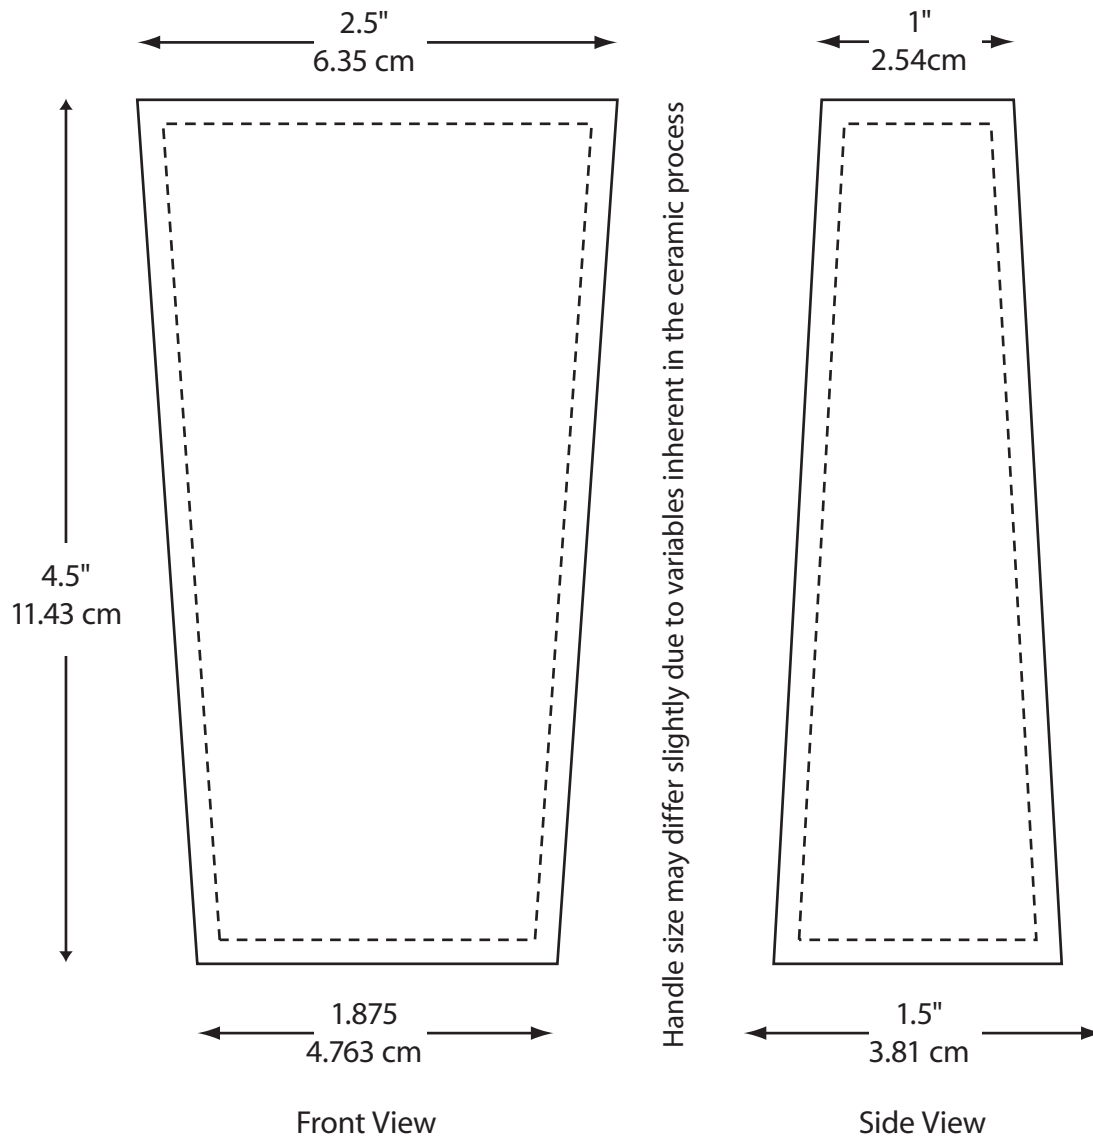

WHAT YOU NEED TO KNOW!

Our goal is to deliver the highest quality possible, but we need your help to make this happen.

So, take a couple of minutes to review this proof for:

- Artwork placement
- Color selection
- Correct spelling

If everything is correct, return this proof with your approval. Because without your approval, we can't release artwork for production.

Couple of notes:

All computer monitors show colors differently, final print colors will vary.

We do our best to match PMS colors, but due to the materials and processes, colors may vary

Capacity measurements are estimates.

Job Title: ?
Item #: House WW
# of Colors: X - Spot/Decal
Artist: NAME

Notes: BEVX-XXXX
Date: xx/xx/xx

ART APPROVAL

Date _____

Signature _____

BEVERAGE

N22W23685 Ridgeview Pkwy W
Waukesha, WI 53188

1.800BEERCUP

beercup.com