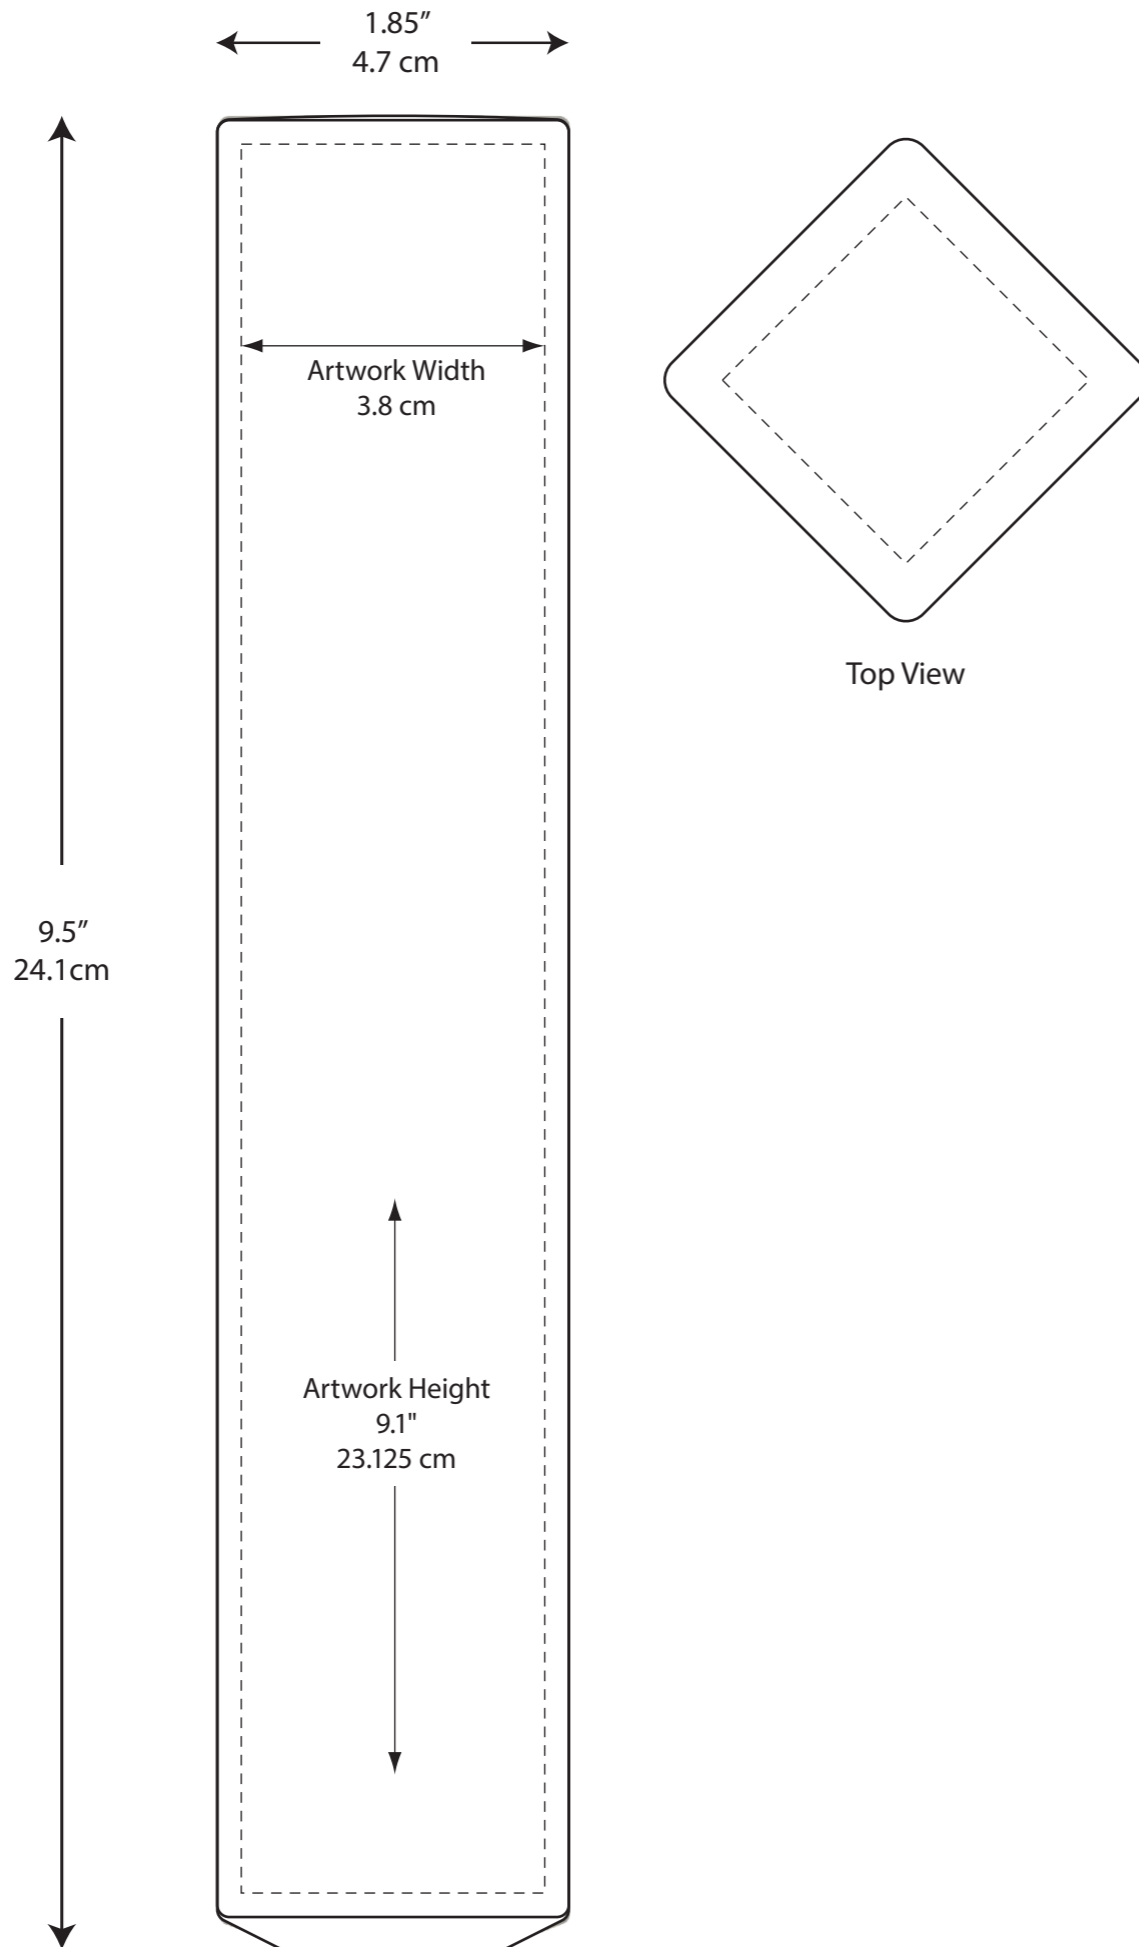

WHAT YOU NEED TO KNOW!

Our goal is to deliver the highest quality possible, but we need your help to make this happen.

So, take a couple of minutes to review this proof for:

- Artwork placement
- Color selection
- Correct spelling

If everything is correct, return this proof with your approval. Because without your approval, we can't release artwork for production.

Couple of notes:

All computer monitors show colors differently, final print colors will vary.

We do our best to match PMS colors, but due to the materials and processes, colors may vary

Capacity measurements are estimates.

Job Title: ?
Item #: House X
# of Colors: X-Spot/Decal
Artist: NAME

Notes: BEVX-XXXX
Date: xx/xx/xx

ART APPROVAL	
Date	_____
Signature	_____

BEVERAGE

N22W23685 Ridgeway Pkwy W
Waukesha, WI 53188

1.800BEERCUP

beercup.com