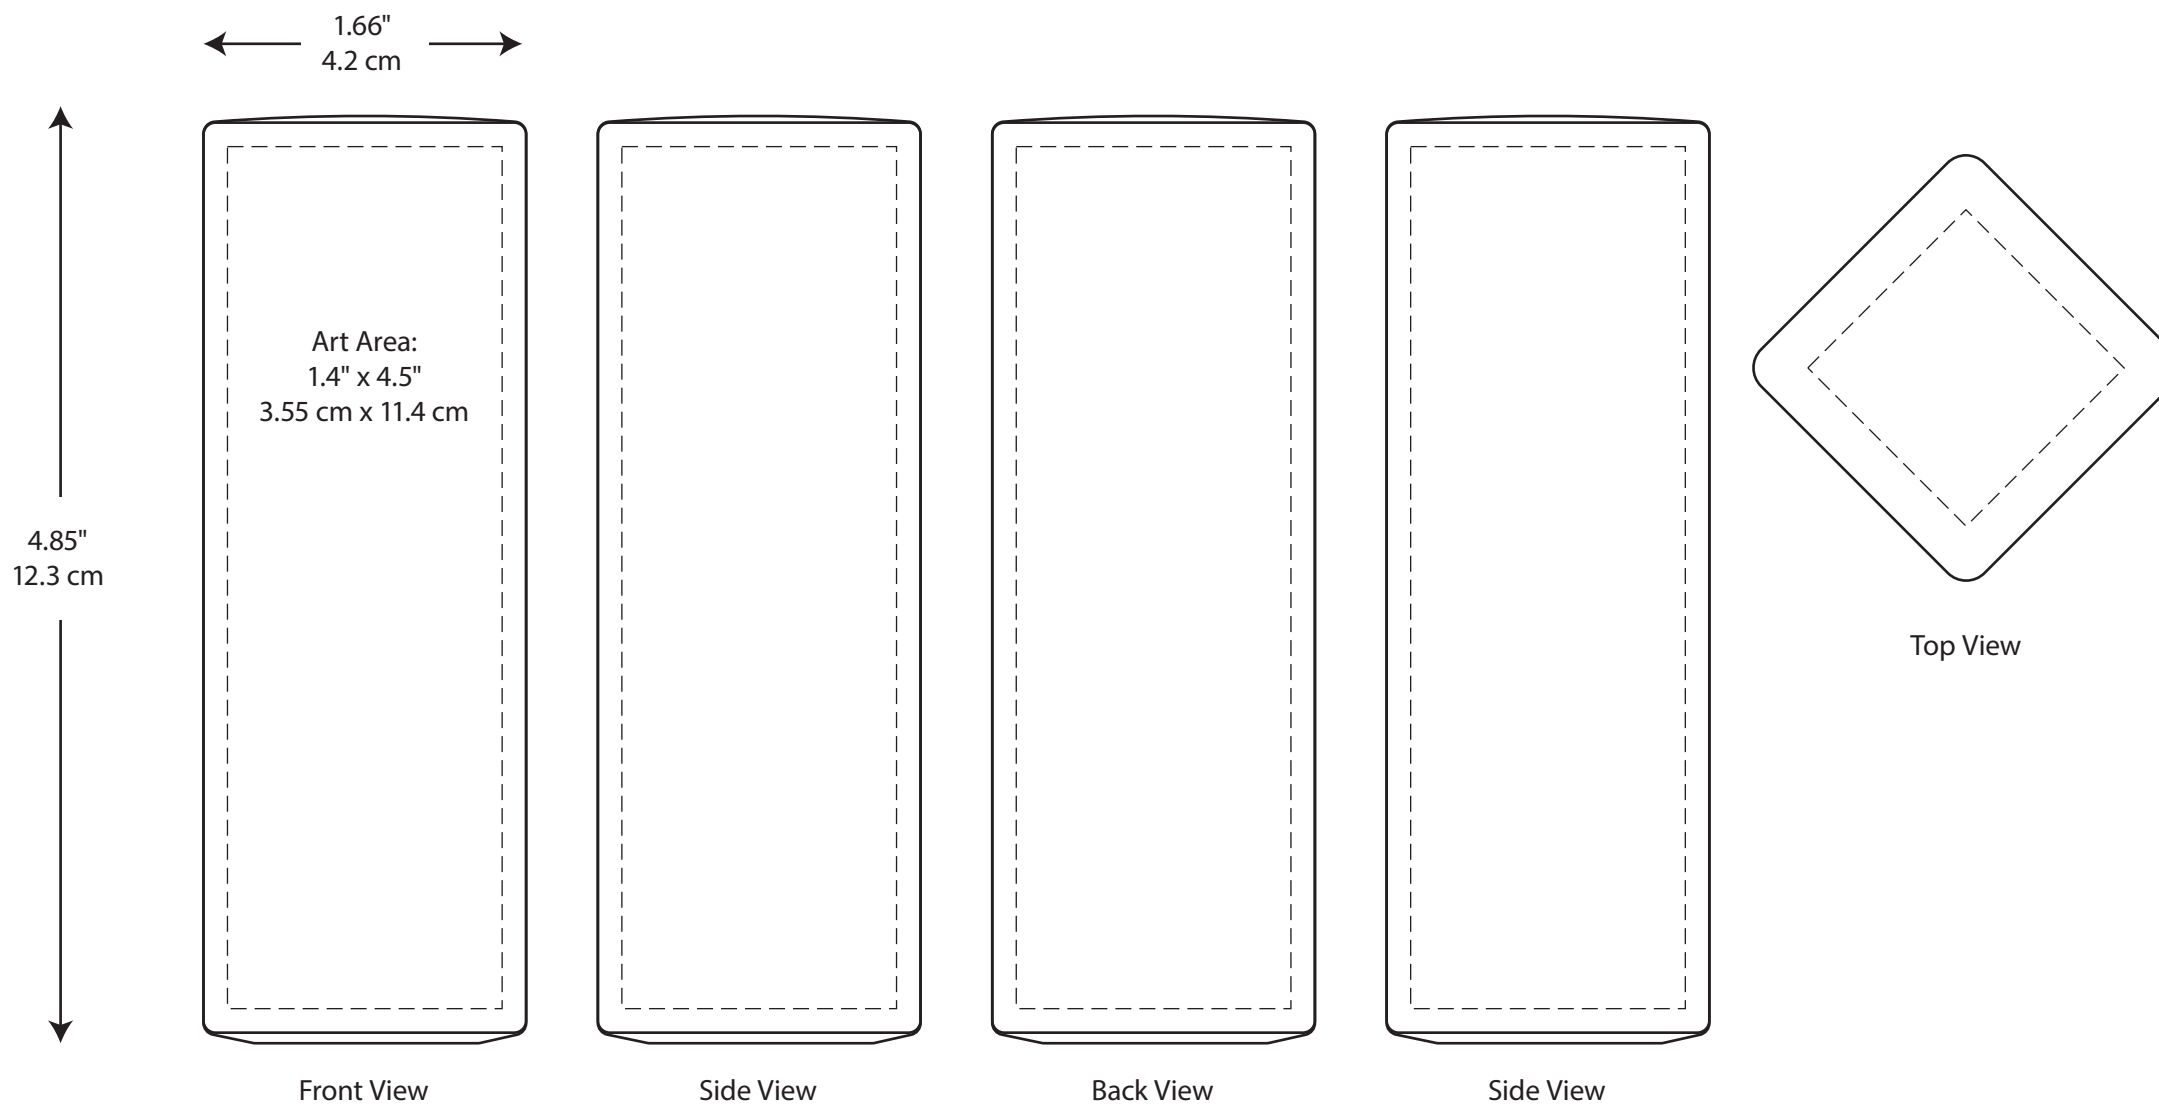

Couple of notes:

All computer monitors show colors differently, final print colors will vary.

We do our best to match PMS colors, but due to the materials and processes, colors may vary

Capacity measurements are estimates.

Boelter

Job Title: ?
Item #: House Y
of Colors: X - Spot/Decal
Artist: NAME

Notes: BEVX-XXXX

Date: xx/xx/xx

ART APPROVAL

Date _____
Signature _____

Boelter

BEVERAGE